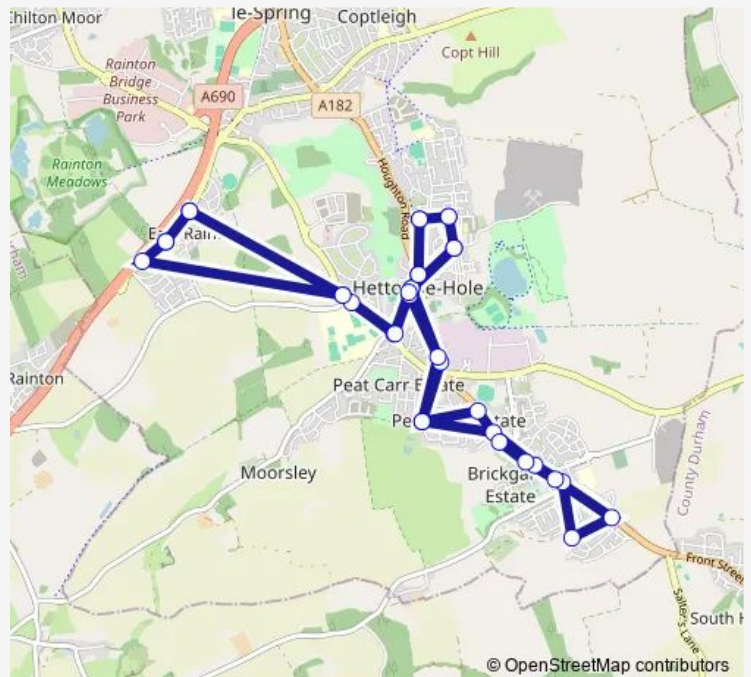

Durham Road-Cowley Crescent

Hetton Park Estate

The Crescent

Hetton Le Hole Interchange

Caroline Street-Market Street

Regent Street

Regent Street

Houghton Road-Caroline Street

Thursday 09:05-15:59

Friday 09:05-15:59

Saturday 09:05-15:59

Sunday —

Route info

Direction: Durham Road-North Street

Stops: 35

Trip Duration: 0 hour 53 min

■ 168 — East Rainton - Easington lane

Lilywhite Tce-White Gates Dr

Peat Carr Estate

Station Road-Industrial Estate

Hetton Le Hole Interchange

Caroline Street-Market Street

Regent Street

Regent Street

Houghton Road-Caroline Street

Hetton Le Hole Interchange

The Crescent

Hetton Park Estate

Hetton Park Estate

Durham Road-North Street

Durham Road - South Street

168 Bus time schedules and route maps are available in an offline PDF at busmaps.com. Use the busmaps.com website to see live bus times, train schedule or subway schedule, and step-by-step directions for all public transit in Hetton-Le-Hole