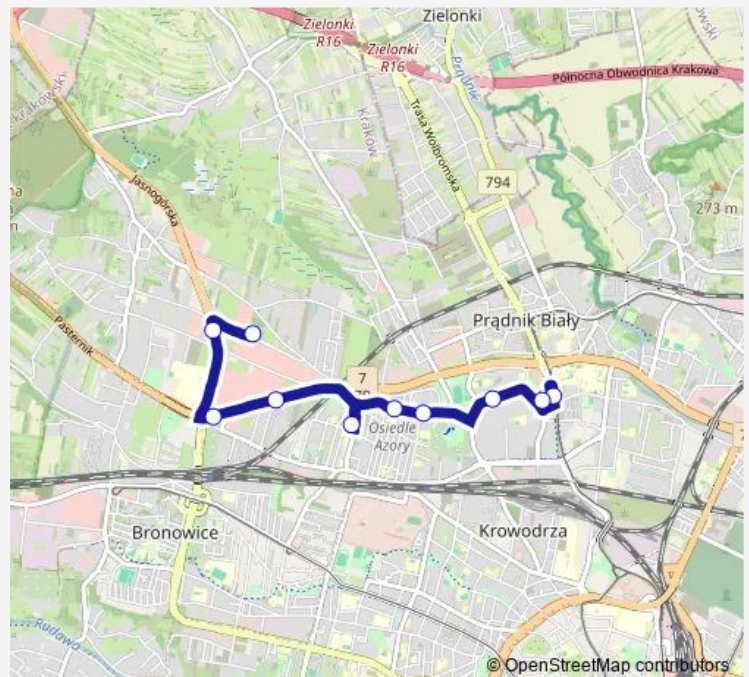

Direction

Chełmońskiego Pętla — Krowdrza Górka P+R

10 stops

[Open route schedule](#)

Chełmońskiego Pętla

Stawowa

Rondo Ofiar Katynia

Conrada

Monday 04:49-22:49

Tuesday 04:49-22:49

Wednesday 04:49-22:49

Thursday 04:49-22:49

Friday 04:49-22:49

Saturday 04:18-22:48

Sunday 04:18-22:48

Route info

Direction: Chełmońskiego Pętla

Stops: 10

Trip Duration: 0 hour 14 min

Direction

Krowdrza Górka P+R — Chełmońskiego Pętla

8 stops

[Open route schedule](#)

Krowdrza Górka P+R

Route info

Direction: Krowdrza Górka P+R

Stops: 8

Trip Duration: 0 hour 11 min

168 Bus time schedules and route maps are available in an offline PDF at busmaps.com. Use the busmaps.com website to see live bus times, train schedule or subway schedule, and step-by-step directions for all public transit in Krakow