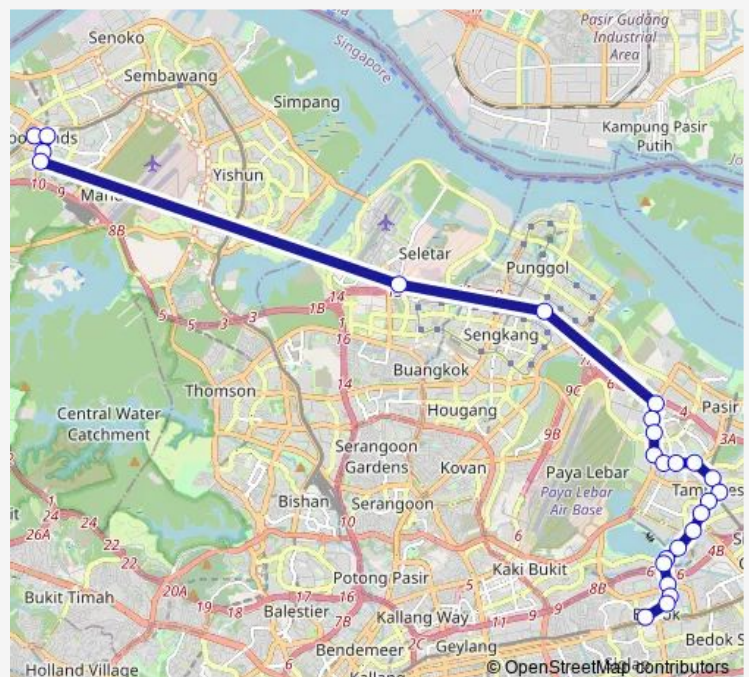

### Route schedule

Woodlands Int — Bedok Int

Monday 05:30

Tuesday 05:30

Wednesday 05:30

Thursday 05:30

Friday 05:30

Saturday 05:30

### Route info

Direction: Woodlands Int

Stops: 25

Trip Duration: 1 hour 59 min

168

Blk 109

Bet Blks 139/140

Bedok Ctrl Po