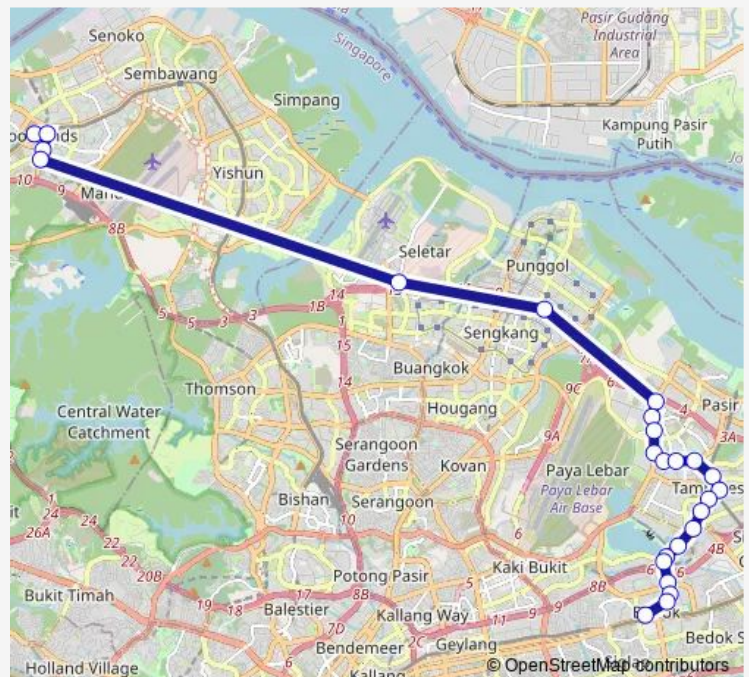

### Route schedule

Woodlands Int — Bedok Int

Monday 05:30

Tuesday 05:30

Wednesday 05:30

Thursday 05:30

Friday 05:30

Saturday 05:30

### Route info

Direction: Woodlands Int

Stops: 25

Trip Duration: 1 hour 59 min

168

Blk 109

Bet Blks 139/140

Bedok Ctrl Po