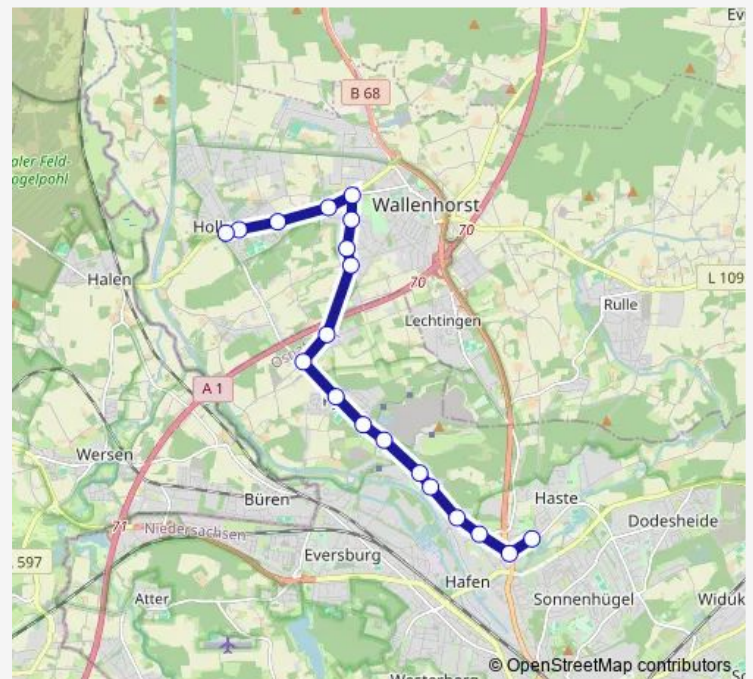

Direction

Osnabrück St. Angela — Hollage Zentrum

19 stops

[Open route schedule](#)

Osnabrück St. Angela

Osnabrück Bramscher Straße

Osnabrück Netter Heide

Osnabrück Fürstenauer Weg

Route info

Direction: Osnabrück St. Angela

Stops: 19

Trip Duration: 0 hour 26 min

Direction

Hollage Talstraße — Osnabrück St. Angela

13 stops

[Open route schedule](#)

Stops: 13

Trip Duration: 0 hour 21 min

Direction

Hollage Talstraße — Osnabrück St. Angela

21 stops

[Open route schedule](#)

Hollage Talstraße

Hollage Johannisstraße

Thursday 06:57

Friday 06:57

Saturday —

Sunday —

Route info

Direction: Hollage Talstraße

Stops: 21

Trip Duration: 0 hour 26 min