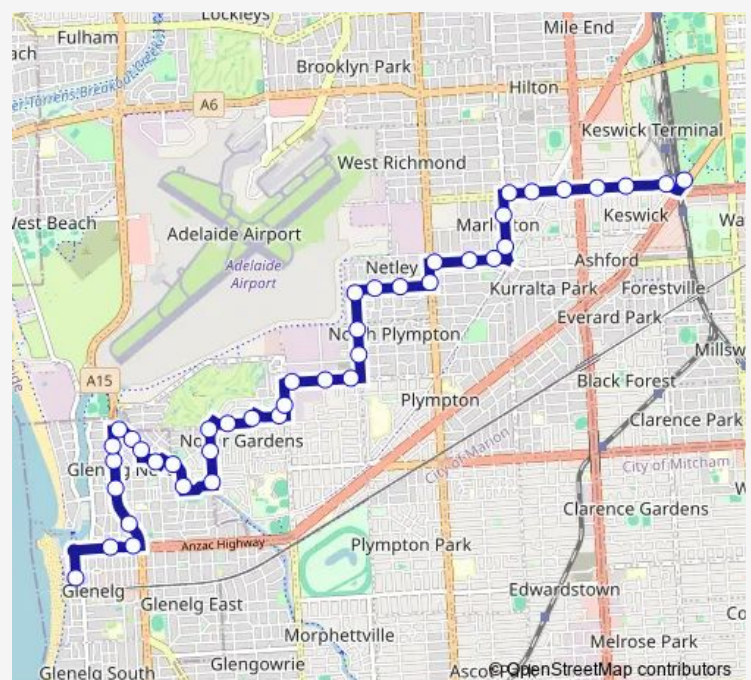

Stop 15 Mooringe Ave - North side

Route schedule

Zone B Glenelg Interchange - West side — Stop 1 Anzac Hwy - North West side

Monday 06:00-22:10

Tuesday 06:00-22:10

Wednesday 06:00-22:10

Thursday 06:00-22:10

Friday 06:00-22:10

Saturday 07:36-23:10

Sunday 08:30-23:10

Route info

Direction: Zone B Glenelg Interchange - West side

Stops: 41

Trip Duration: 0 hour 30 min

168 — Glenelg Interchange to City

Stop 14 Mooringe Ave - North side

Stop 13 Mooringe Ave - North side

Stop 12 Streeters Rd - West side

Stop 11A Streeters Rd - West side

Stop 11 Streeters Rd - West side

Stop 10A Harvey Ave - North side

Stop 10 Harvey Ave - North side

Sunday 09:00-23:58

Route info

Direction: Stop 1 Botanic Rd - South East side

Stops: 51

Trip Duration: 0 hour 42 min

Stop 10A Harvey Ave - South side

Stop 11 Streeters Rd - East side

Stop 11A Streeters Rd - East side