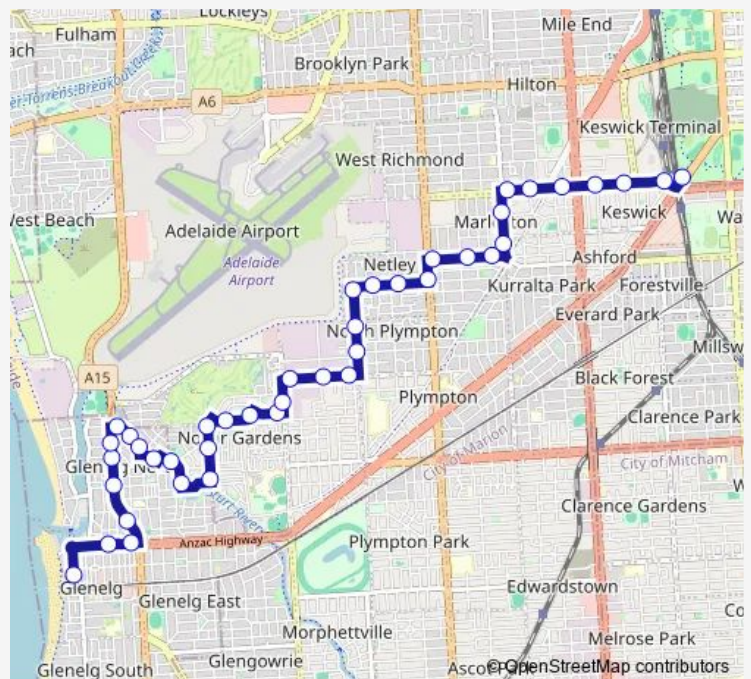

Stop 21 Pine Ave - West side

Stop 20 Pine Ave - West side

Stop 19 Pine Ave - West side

Stop 18 St Andrews Cres - North side

Stop 17 St Andrews Cres - West side

Stop 16 Hoylake St - North side

Stop 15M Morphett Rd - West side

Stop 15 Mooringe Ave - North side

Route schedule

Zone B Glenelg Interchange - West side — Stop 1 Anzac Hwy - North West side

Monday	06:00-22:10
Tuesday	06:00-22:10
Wednesday	06:00-22:10
Thursday	06:00-22:10
Friday	06:00-22:10
Saturday	07:36-23:10
Sunday	08:30-23:10

Route info

Direction: Zone B Glenelg Interchange - West side

Stops: 41

Trip Duration: 0 hour 30 min

168 — Glenelg Interchange to City

Stop 14 Mooringe Ave - North side

Stop 13 Mooringe Ave - North side

Stop 12 Streeters Rd - West side

Stops: 51

Trip Duration: 0 hour 51 min

Stop 10A Harvey Ave - South side

Stop 11 Streeters Rd - East side

Stop 11A Streeters Rd - East side

Stop 12 Streeters Rd - East side

Stop 12A Streeters Rd - East side

Stop 13 Mooringe Ave - South side