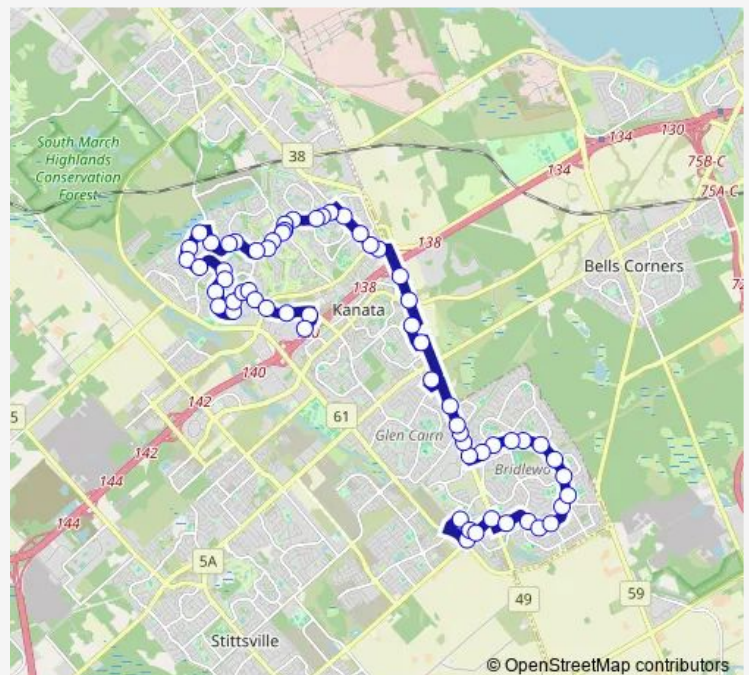

Thursday 07:56-08:01

Friday 07:56-08:01

Saturday —

Sunday —

Route info

Direction: Terry Fox

Stops: 31

Trip Duration: 0 hour 23 min

Beaverbrook / Leacock

1010 Teron

Parkway / Earl OF March H.S.

Direction

Parkway / Earl OF March H.S. — Terry Fox

33 stops

[Open route schedule](#)

Parkway / Earl OF March H.S.