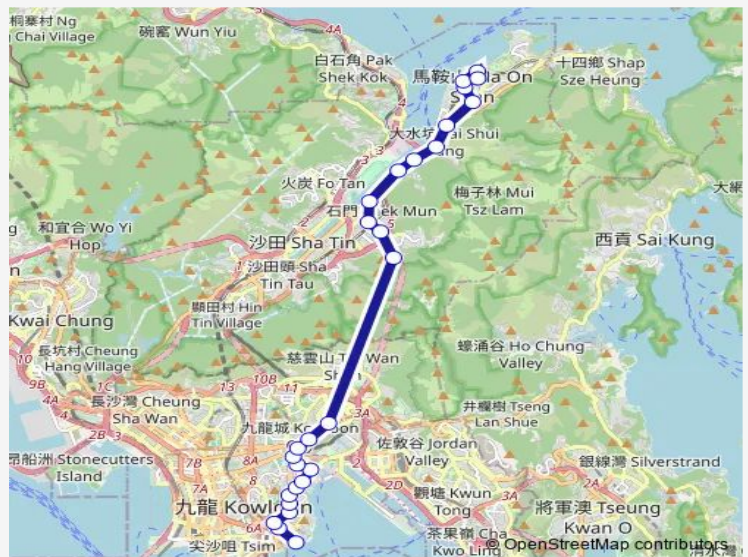

[Ctb] A Kung Kok, A Kung KOK Street[[Kmb+Ctb] A Kung KOK/
A Kung Kok, A Kung KOK Street[[Kmb] A Kung Kok[[Lwb] A Kung Kok

[Ctb] Shatin Hospital, A Kung KOK Street[[Kmb+Ctb] Shatin Hospital/
Shatin Hospital, A Kung KOK Street[[Kmb] Shatin Hospital[[Lwb] Shatin Hospital

[Ctb] Heung YEE KUK NEW Territories Building, TAI Chung KIU Road[[Kmb+Ctb] Shek MUN BBI - Heung YEE KUK Building/
Heung YEE KUK NEW Territories Building, TAI Chung KIU Road[[Kmb] Shek MUN BBI - Heung YEE KUK Building[[Lwb] Shek MUN BBI - Heung YEE KUK Building

[Ctb] SIU LEK Yuen Road Bowling Greens, SIU LEK Yuen Road[[Kmb+Ctb] S.L.Y. Bowling Greens/
Siu LEK

Route schedule

[Ctb] MA ON Shan Town Centre[[Kmb+Ctb] MA ON Shan Town Centre BUS Terminus/
Ma ON Shan Town Centre[[Kmb] MA ON Shan Town Centre BUS Terminus — [Kmb] Hung HOM (Hung Luen Road) BUS Terminus[[Nlb] Hung HOM (Hung Luen Road)

Monday	05:30-21:30
Tuesday	05:30-21:30
Wednesday	05:30-21:30
Thursday	05:30-21:30
Friday	05:30-21:30
Saturday	05:30-20:30
Sunday	05:30-21:00

Route info

Direction: [Ctb] MA ON Shan Town Centre[[Kmb+Ctb] MA ON Shan Town Centre BUS Terminus/
Ma ON Shan Town Centre[[Kmb] MA ON Shan Town Centre BUS Terminus

Stops: 26

Trip Duration: 1 hour 4 min

85x — MA ON Shan Town Centre - Hung HOM (Hung Luen Road)