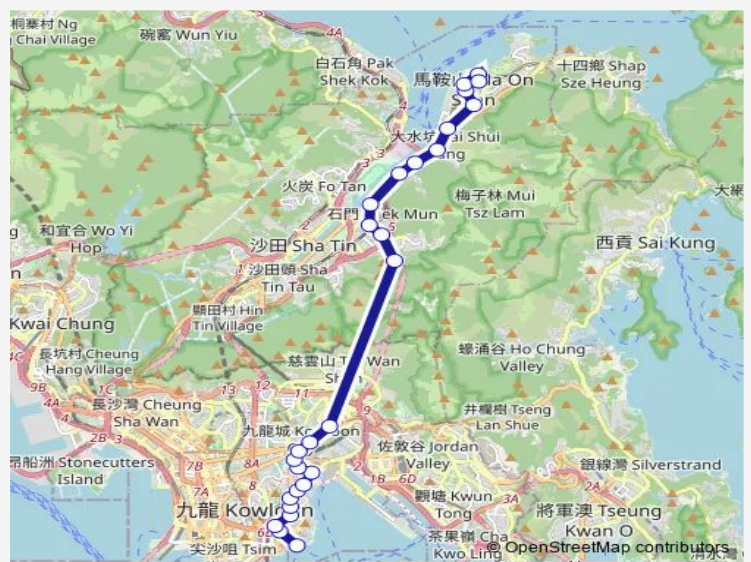

[Ctb] A Kung Kok, A Kung KOK Street[[Kmb+Ctb] A Kung KOK/
A Kung Kok, A Kung KOK Street[[Kmb] A Kung Kok[[Lwb] A Kung Kok

[Ctb] Shatin Hospital, A Kung KOK Street[[Kmb+Ctb] Shatin Hospital/
Shatin Hospital, A Kung KOK Street[[Kmb] Shatin Hospital[[Lwb] Shatin Hospital

[Ctb] Heung YEE KUK NEW Territories Building, TAI Chung KIU Road[[Kmb+Ctb] Shek MUN BBI - Heung YEE KUK Building/
Heung YEE KUK NEW Territories Building, TAI Chung KIU Road[[Kmb] Shek MUN BBI - Heung YEE KUK Building[[Lwb] Shek MUN BBI - Heung YEE KUK Building

[Ctb] SIU LEK Yuen Road Bowling Greens, SIU LEK Yuen Road[[Kmb+Ctb] S.L.Y. Bowling Greens/
Siu LEK

Route schedule

[Ctb] MA ON Shan Town Centre[[Kmb+Ctb] MA ON Shan Town Centre BUS Terminus/
Ma ON Shan Town Centre[[Kmb] MA ON Shan Town Centre BUS Terminus — [Kmb] Hung HOM (Hung Luen Road) BUS Terminus[[Nlb] Hung HOM (Hung Luen Road)

Monday	05:30-21:30
Tuesday	05:30-21:30
Wednesday	05:30-21:30
Thursday	05:30-21:30
Friday	05:30-21:30
Saturday	05:30-20:30
Sunday	05:30-21:00

Route info

Direction: [Ctb] MA ON Shan Town Centre[[Kmb+Ctb] MA ON Shan Town Centre BUS Terminus/
Ma ON Shan Town Centre[[Kmb] MA ON Shan Town Centre BUS Terminus

Stops: 26

Trip Duration: 1 hour 7 min

85X — MA ON Shan Town Centre - Hung HOM (Hung Luen Road) BusMaps