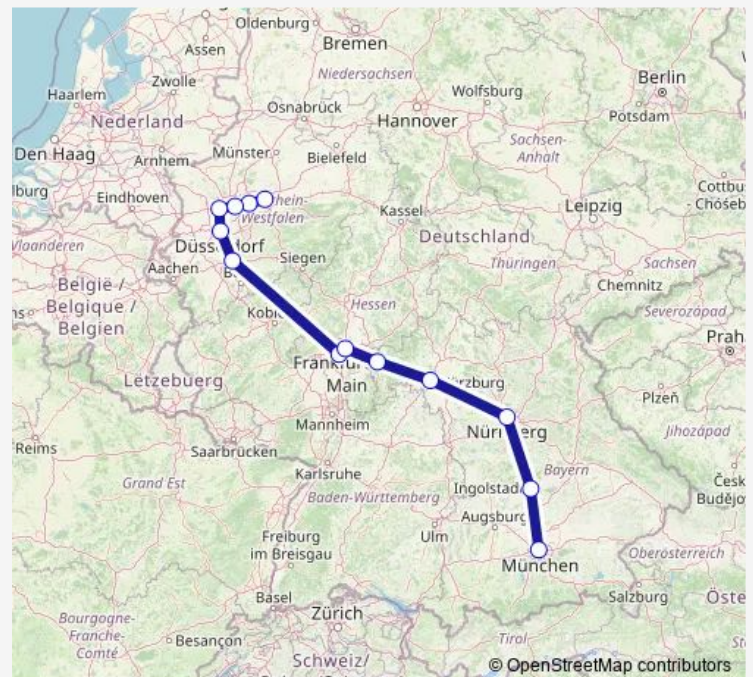

### Direction

Dortmund Hbf — München Hbf

13 stops

[Open route schedule](#)

Dortmund Hbf

Bochum Hbf

Essen Hbf

Duisburg Hbf

München Hbf

### Route schedule

Dortmund Hbf — München Hbf

Monday 05:23-04:50

Tuesday 05:23-04:50

Wednesday 05:23-04:50

Thursday 05:23-04:50

Friday 05:23-04:50

Saturday 05:23-04:50

### Route info

Direction: Dortmund Hbf

Stops: 13

Trip Duration: 5 hour 45 min

ICE 525

BusMaps

ICE 525 Rail time schedules and route maps are available in an offline PDF at [busmaps.com](https://busmaps.com). Use the [busmaps.com](https://busmaps.com) website to see live bus times, train schedule or subway schedule, and step-by-step directions for all public transit in Duesseldorf