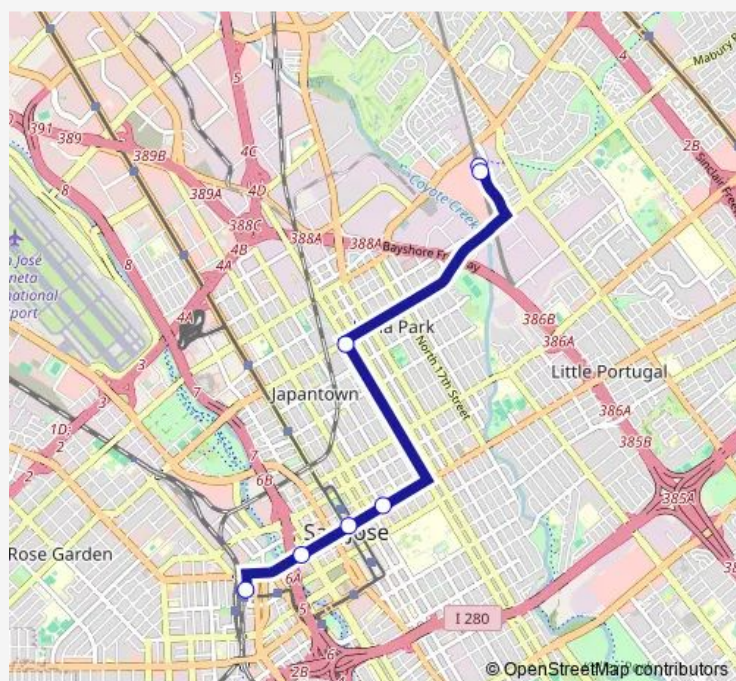

### Direction

Berryessa Bart (Bay 2) — San Jose Diridon (Bay 12)

7 stops

[Open route schedule](#)

Berryessa Bart (Bay 2)

Berryessa Bart (Bay 1)

10th & Taylor

Santa Clara & 5th

Santa Clara & 1st

Santa Clara & Almaden Blvd

San Jose Diridon (Bay 12)

### Route schedule

Berryessa Bart (Bay 2) — San Jose Diridon (Bay 12)

Monday	03:08-02:08 <sup>+1</sup>
Tuesday	03:08-02:08 <sup>+1</sup>
Wednesday	03:08-02:08 <sup>+1</sup>
Thursday	03:08-02:08 <sup>+1</sup>
Friday	03:08-02:08 <sup>+1</sup>
Saturday	03:08-02:06 <sup>+1</sup>
Sunday	03:08-02:06 <sup>+1</sup>

### Route info

Direction: Berryessa Bart (Bay 2)

Stops: 7

Trip Duration: 0 hour 20 min

■ Rapid 500 — San Jose Diridon - Berryessa Bart

**Direction**

San Jose Diridon (Bay 12) — Berryessa Bart (Bay 2)

6 stops