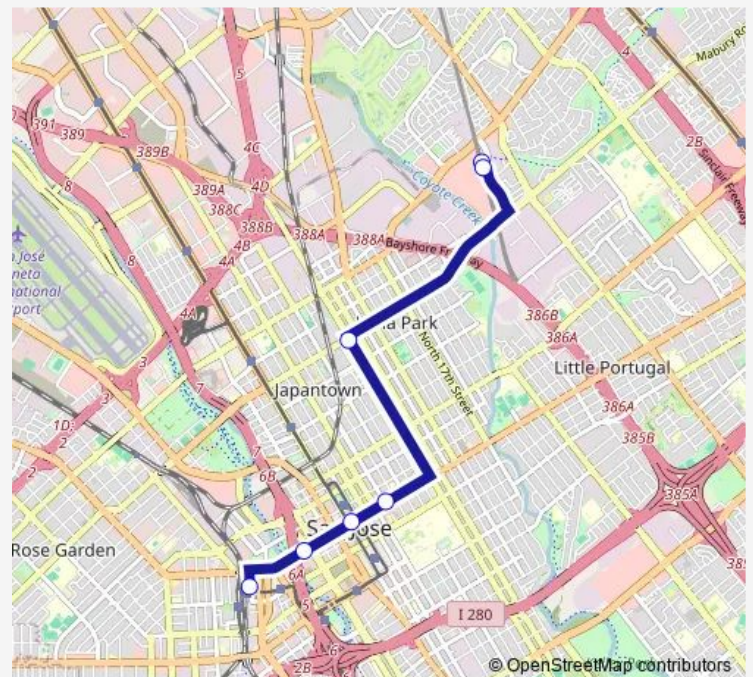

Bus Rapid 500 San Jose Diridon - Berryessa Bart

[Go to website](#)

Direction

Berryessa Bart (Bay 2) — San Jose Diridon (Bay 10)

7 stops

[Open route schedule](#)

Berryessa Bart (Bay 2)

Berryessa Bart (Bay 1)

10th & Taylor

Santa Clara & 5th

Santa Clara & 1st

Santa Clara & Almaden Blvd

San Jose Diridon (Bay 10)

Route schedule

Berryessa Bart (Bay 2) — San Jose Diridon (Bay 10)

Monday	05:20-02:09 ⁺¹
Tuesday	05:20-02:09 ⁺¹
Wednesday	05:20-02:09 ⁺¹
Thursday	05:20-02:09 ⁺¹
Friday	05:20-02:09 ⁺¹
Saturday	06:22-02:06 ⁺¹
Sunday	08:22-02:06 ⁺¹

Route info

Direction: Berryessa Bart (Bay 2)

Stops: 7

Trip Duration: 0 hour 20 min

■ Rapid 500 — San Jose Diridon - Berryessa Bart

Direction

San Jose Diridon (Bay 10) — Berryessa Bart (Bay 2)

6 stops

[Open route schedule](#)

San Jose Diridon (Bay 10)

Santa Clara & Almaden Blvd

Santa Clara & 2nd

Santa Clara & 6th

Taylor & 11th

Berryessa Bart (Bay 2)

Route schedule