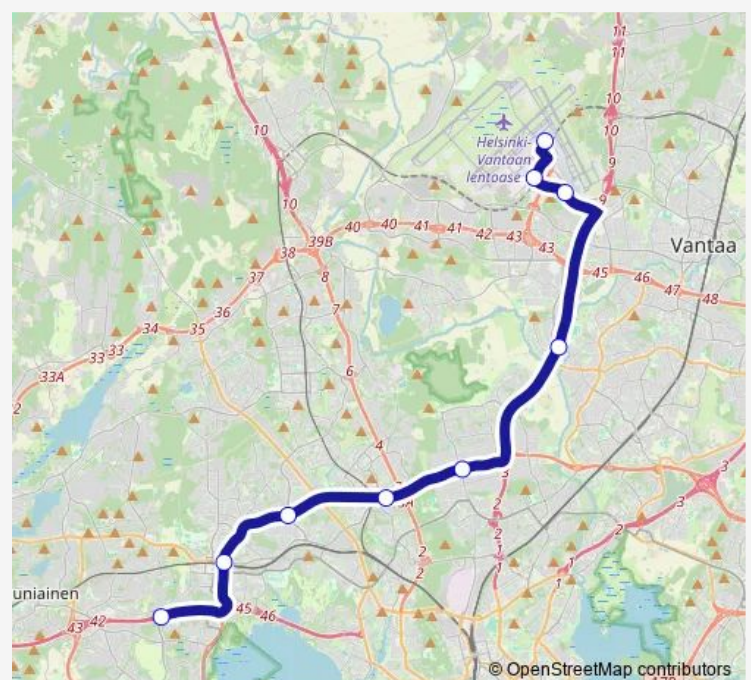

Bus Turvesolmu - Helsinki-Vantaa

[Go to website](#)

Direction

Turvesolmu — Helsinki-Vantaan lentoasema,
Matkakeskus

9 stops

[Open route schedule](#)

Turvesolmu

Leppävaaran asema, lait. 42

Turvesolmu — Helsinki-Vantaan lentoasema,
Matkakeskus

Monday 07:30-21:35

Tuesday 07:30-21:35

Wednesday 07:30-21:35

Thursday 07:30-21:35

Friday 07:30-21:35

Saturday 07:30-21:35

Sunday 07:30-21:35

Route info

Direction: Turvesolmu

Stops: 9

Trip Duration: 0 hour 25 min

Turvesolmu - Helsinki-Vantaa

Bus time schedules and route maps are available in an offline PDF at busmaps.com. Use the busmaps.com website to see live bus times, train schedule or subway schedule, and step-by-step directions for all public transit in Helsinki