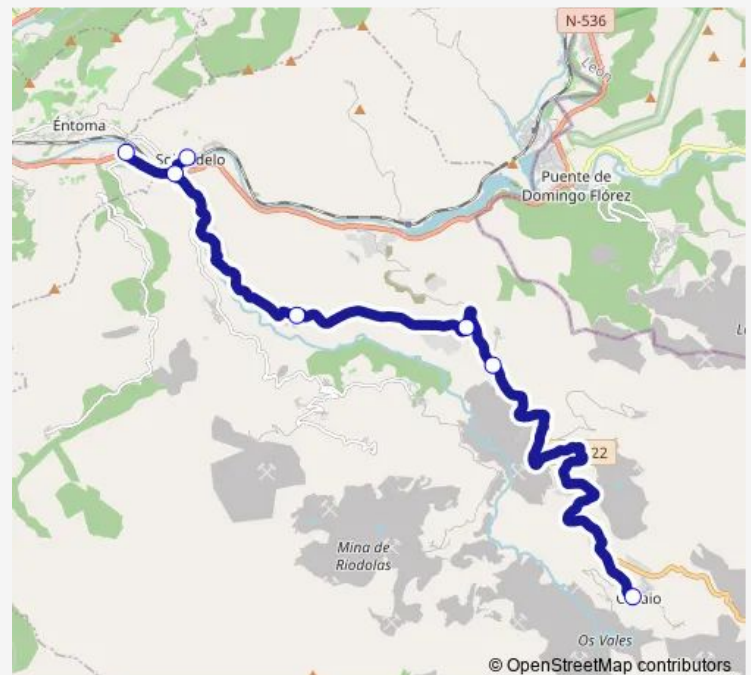

## Route schedule

Sobradelo (centro) — Casaio

Monday 15:45

Tuesday 15:45

Wednesday 15:15

Thursday 15:15

Friday 15:15

Saturday —

## Route info

Direction: Sobradelo (centro)

Stops: 7

Trip Duration: 0 hour 29 min

■ XG612020 — Casaio-Sobradelo(centro)

**BusMaps**

**Direction**

Casaio — Sobradelo (centro)

Sobradelo (centro)

**Route schedule**

Casaio — Sobradelo (centro)

Monday	08:20
Tuesday	08:20
Wednesday	08:20
Thursday	08:20
Friday	08:20
Saturday	—
Sunday	—

**Route info**

Direction: Casaio

Stops: 7

Trip Duration: 0 hour 29 min