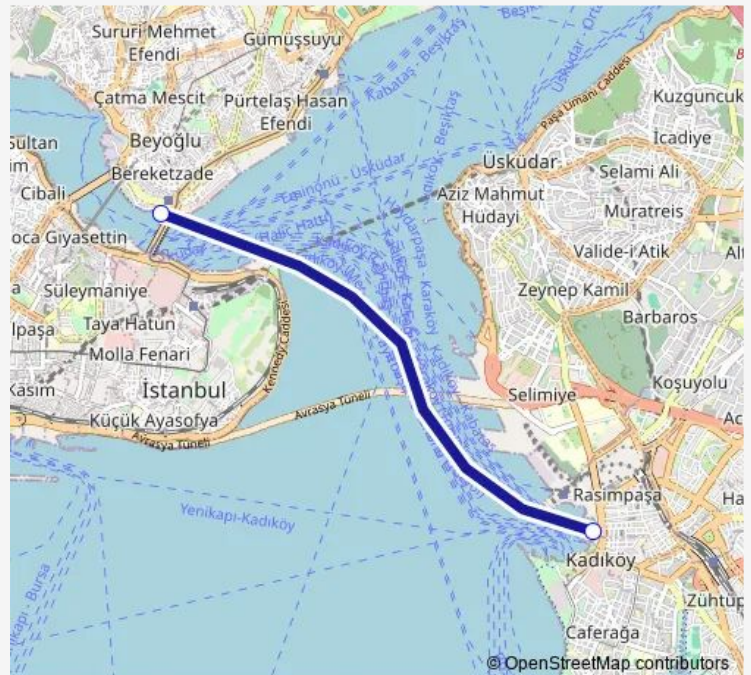

Ferry K.KÖY_KDK2 Karaköy - Kadıköy2 (Çayırbaşı)

[Go to website](#)

Direction

Karaköy Turyol — Kadıköy2(Çayırbaşı)Turyol

2 stops

[Open route schedule](#)

Karaköy Turyol

Kadıköy2(Çayırbaşı)Turyol

Route schedule

Karaköy Turyol — Kadıköy2(Çayırbaşı)Turyol

Monday	07:05-21:20
Tuesday	07:05-21:20
Wednesday	07:05-21:20
Thursday	07:05-21:20
Friday	07:05-21:20
Saturday	07:05-21:20
Sunday	08:05-21:20

Route info

Direction: Karaköy Turyol

Stops: 2

Trip Duration: 0 hour 30 min

■ K.KÖY_KDK2 — Karaköy - Kadıköy2 (Çayırbaşı)

BusMaps