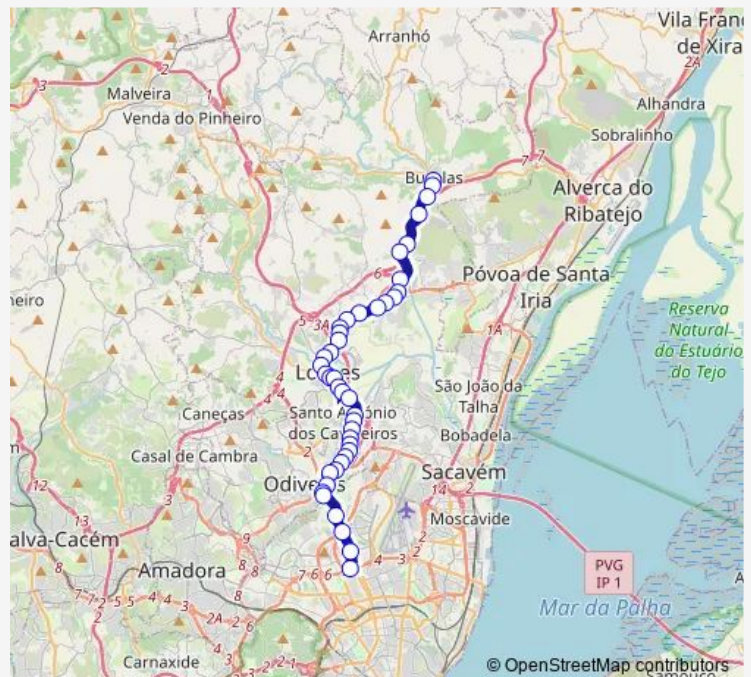

### Route schedule

Lgo Espírito Santo (Igreja) — Campo Grande (Metro) P30

Monday	04:30-00:10 <sup>+1</sup>
Tuesday	04:30-00:10 <sup>+1</sup>
Wednesday	04:30-00:10 <sup>+1</sup>
Thursday	04:30-00:10 <sup>+1</sup>
Friday	04:30-00:10 <sup>+1</sup>
Saturday	05:00-00:10 <sup>+1</sup>
Sunday	05:00-00:10 <sup>+1</sup>

### Route info

Direction: Lgo Espírito Santo (Igreja)

Stops: 42

Trip Duration: 0 hour 45 min

2764 — Bucelas - Lisboa (C. Grande) via Lumiar

R República 26 (Campo Futebol)

R Egas Moniz (Centro Saúde)

R Cidade Rio Janeiro 71