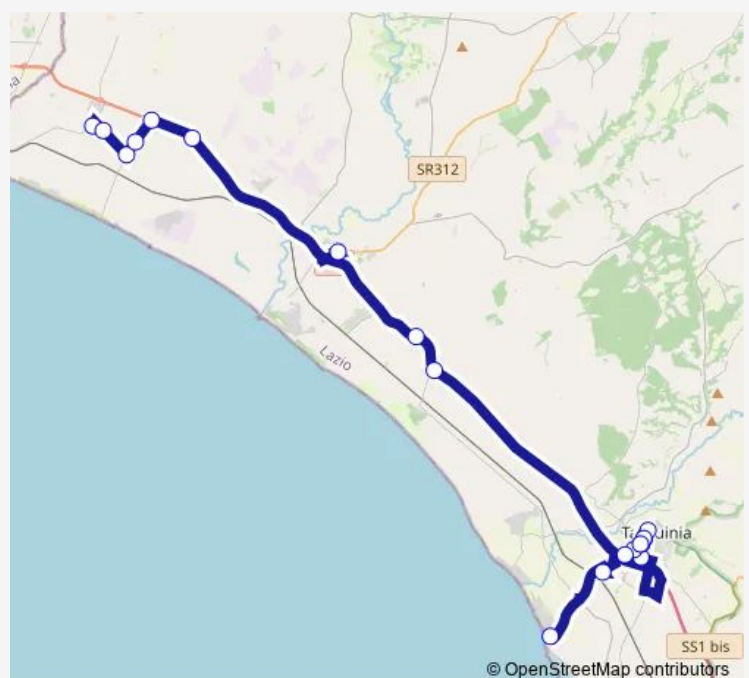

## Route schedule

Montalto | Pesca Romana Vecchia # f108 — TARQUINIA  
| Lido (Liceo) # f743

Monday 07:00

Tuesday 07:00

Wednesday 07:00

Thursday 07:00

Friday 07:00

Saturday —

## Route info

Direction: Montalto | Pesca Romana Vecchia # f108

Stops: 19

Trip Duration: 0 hour 55 min

■ Pesca Romana - Lido di Tarquinia # Mc849a

Bus time schedules and route maps are available in an offline PDF at [busmaps.com](https://busmaps.com). Use the [busmaps.com](https://busmaps.com) website to see live bus times, train schedule or subway schedule, and step-by-step directions for all public transit in Tarquinia