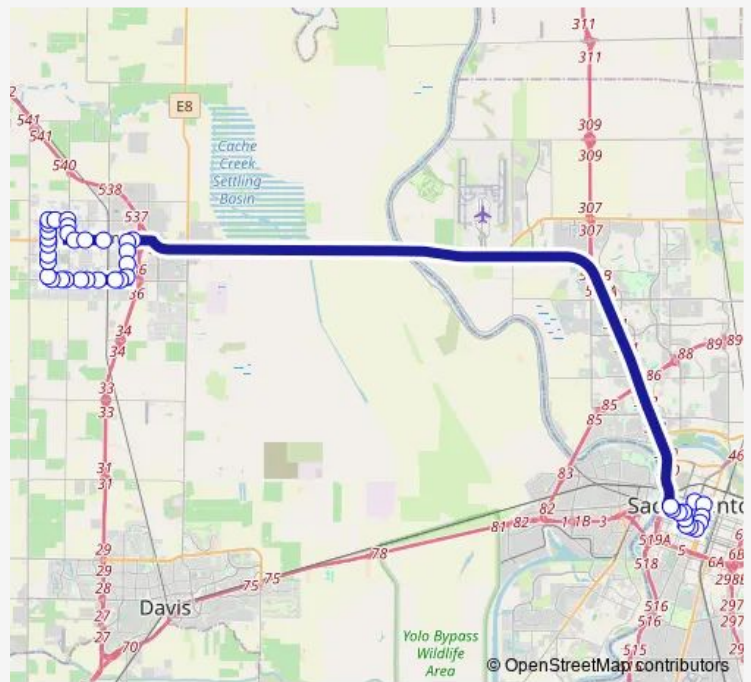

## Bus 45PM Route 45 Pm

[Go to website](#)

**Direction**  
 H St. at 11th St. — Main at 5th Eb  
 40 stops  
[Open route schedule](#)

- H St. at 11th St.
- H St. at 14th St.
- 15th St. at K St.
- 15th St. at N St.
- P St. at 14th St.
- P St. at 13th St.
- P St. at 11th St.
- 10th St. at N St.
- 9th St. at L St.
- Capitol Mall at 7th St.
- 5th St. at L St.
- L St. at 4th St.
- E. Main at Industrial Wb
- Matmor at E. Main Sb
- Matmor at Crystal Springs
- Matmor at Gum Sb
- Matmor at E. Gibson Sb
- E. Gibson at Washington Wb
- E. Gibson at County Fair Mall Wb
- Gibson at Coloma
- Gibson at College Wb

### Route schedule

H St. at 11th St. — Main at 5th Eb

Monday	16:35
Tuesday	16:35
Wednesday	16:35
Thursday	16:35
Friday	16:35
Saturday	—
Sunday	—

### Route info

Direction: H St. at 11th St.

Stops: 40

Trip Duration: 1 hour 12 min

45PM — Route 45 Pm

Gibson at Spruce

W. Gibson at West Wb

W. Gibson at Midway Wb

W. Gibson at Amherst Wb

Cottonwood at W. Gibson Nb

Cottonwood at W. Southwood Nb

Cottonwood at W. Cross Nb

Cottonwood at W. Lincoln Nb

Cottonwood at W. Main Nb

Cottonwood at Riverside Nb

Cottonwood at Buckeye Nb