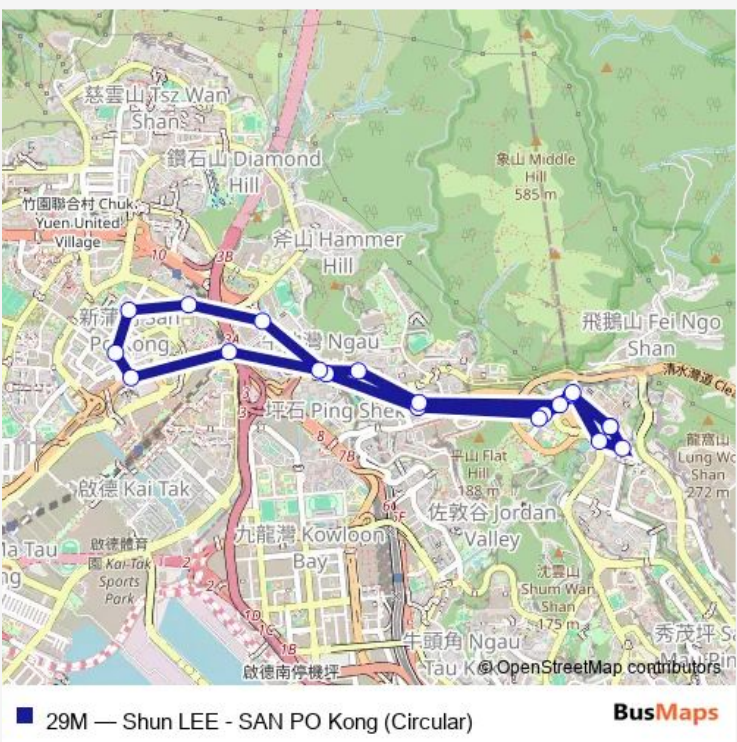

20 stops

[Open route schedule](#)

- [Kmb+Ctb] Shun LEE BUS Terminus/
Shun LEE Estate[[Kmb] Shun LEE BUS Terminus
- [Ctb] LEE Hang House Shun LEE Estate, LEE ON Road[[Kmb] LEE Hang House
- [Ctb] Shun LEE Fire Station, LEE ON Road[[Kmb] Shun LEE Fire Station
- [Ctb] PAK Hung House Choi WAN Estate, NEW Clear Water BAY Road[[Kmb] PAK Hung House
- [Ctb] Ping Shek Estate[[Kmb+Ctb] Ngau CHI WAN BBI - Choi Hung Station/
Ping Shek Estate[[Kmb] Ngau CHI WAN BBI - Choi Hung Station
- [Kmb] Ngau CHI WAI BBI - Hung Ngok House
- [Ctb] SZE MEI Street, Choi Hung Road[[Kmb+Ctb] SZE MEI Street, SAN PO Kong/
Sze MEI Street, Choi Hung Road[[Kmb] SZE MEI Street, SAN PO Kong
- [Ctb] TAI YAU Street[[Kmb] TAI YAU Street
- [Ctb] Tseuk LUK Street[[Kmb] Tseuk LUK Street
- [Ctb] King TAI Street, Prince Edward Road East[[Kmb] King TAI Street
- [Ctb] Choi Hung Estate, Prince Edward Road East[[Kmb+Ctb] Choi Hung Estate/
Choi Hung Estate, Prince Edward Road East[[Kmb] Choi Hung Estate
- [Ctb] Ngau CHI WAN Market, Clear Water BAY Road[[Kmb] Ngau CHI WAN BBI - Ngau CHI WAN Market[[Kmb] Ngau CHI WAN BBI - Ngau CHI WAN Market/
Ngau CHI WAN Market, Clear Water BAY Road
- [Kmb+Ctb] Ngau CHI WAN BBI-Choi WAN ST. Joseph'S School/
Choi WAN ST. Joseph'S Primary School,

Route schedule

[Kmb+Ctb] Shun LEE BUS Terminus/
Shun LEE Estate[[Kmb] Shun LEE BUS Terminus — [Kmb+Ctb] Shun LEE BUS Terminus/
Shun LEE Estate[[Kmb] Shun LEE BUS Terminus

| | |
|-----------|-------------|
| Monday | 05:50-22:20 |
| Tuesday | 05:50-22:20 |
| Wednesday | 05:50-22:20 |
| Thursday | 05:50-22:20 |
| Friday | 05:50-22:20 |
| Saturday | 05:50-23:10 |
| Sunday | 05:50-23:00 |

Route info

Direction: [Kmb+Ctb] Shun LEE BUS Terminus/
Shun LEE Estate[[Kmb] Shun LEE BUS Terminus

Stops: 20

Trip Duration: 0 hour 26 min

Clear Water BAY Road[[Kmb] Ngau CHI WAN BBI-Choi
WAN ST. Joseph'S School