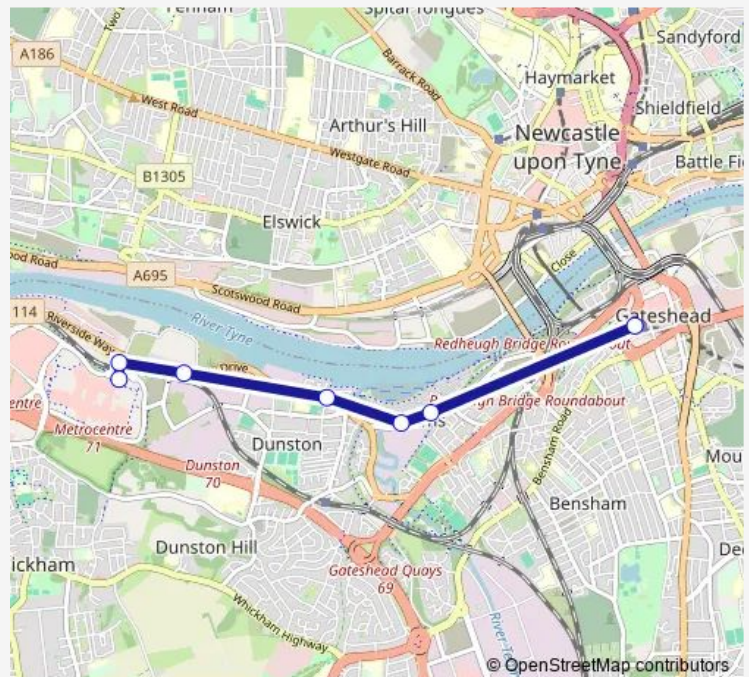

Tuesday 06:55-23:10

Wednesday 06:55-23:10

Thursday 06:55-23:10

Friday 06:55-23:10

Saturday 07:18-23:10

Sunday 07:27-23:10

Route info

Direction: Metrocentre Interchange

Stops: 7

Trip Duration: 0 hour 11 min

X66 — Gateshead Metro - Metrocentre

Direction

Gateshead Interchange — Metrocentre Interchange

6 stops

[Open route schedule](#)

Gateshead Interchange

Tuesday 06:40-22:55

Wednesday 06:40-22:55

Thursday 06:40-22:55

Friday 06:40-22:55

Saturday 07:30-22:55

Sunday 07:40-22:55

Route info

Direction: Gateshead Interchange

Stops: 6

Trip Duration: 0 hour 10 min

X66 Bus time schedules and route maps are available in an offline PDF at busmaps.com. Use the busmaps.com website to see live bus times, train schedule or subway schedule, and step-by-step directions for all public transit in Newcastle upon Tyne