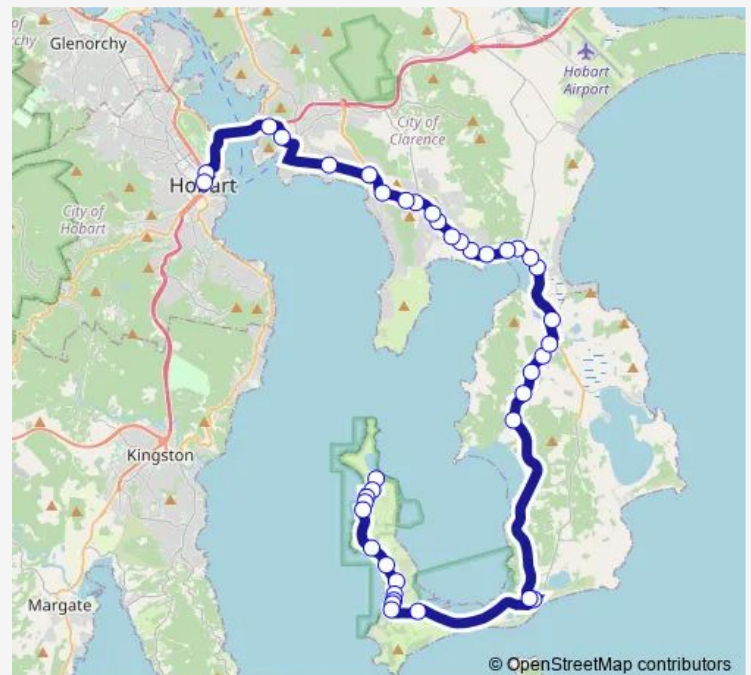

Wednesday 07:09

Thursday 07:09

Friday 07:09

Saturday —

Sunday —

Route info

Direction: No.43 Bangor Rd

Stops: 40

Trip Duration: 1 hour 21 min

X44 — Opossum Bay Express

Stop 80, Opp. No.512 South Arm Rd

Stop 79, South Arm Rd opp. Ringwood Rd

Stop 78, No.401 South Arm Rd

Stop 77, No.347 South Arm Rd

Stop 73, No.231 South Arm Rd

(Set Down Only) Collins St opp. Elizabeth St Mall

Direction

Hobart City Interchange Stop A3 — No.43 Bangor Rd

33 stops

[Open route schedule](#)

Hobart City Interchange Stop A3

Stop 1, Macquarie St past Campbell St

Thursday 16:30

Friday 16:30

Saturday —

Sunday —

Route info

Direction: Hobart City Interchange Stop A3

Stops: 33

Trip Duration: 1 hour 5 min