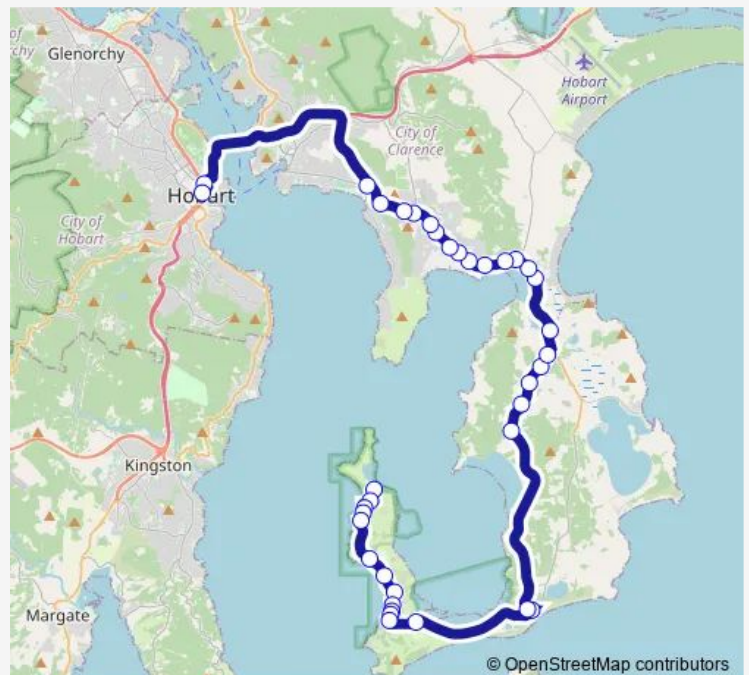

Bus X44 Opossum Bay Express

[Go to website](#)

Direction

No.43 Bangor Rd — (Set Down Only) Collins St opp. Elizabeth St Mall

37 stops

[Open route schedule](#)

No.43 Bangor Rd

Driftwood Dr / Bodega Crt

No.59 Spitfarm Road

No.27 Spitfarm Road

No.3733 South Arm Rd

No.3515 South Arm Rd

South Arm Rd / Bezzants Rd

No.3277 Sth Arm Rd

opp.No.3204 South Arm Rd

No.3173 Sth Arm Rd

South Arm Rd near Harmony Ln

No.3139 South Arm Rd (Shops)

No.2985 South Arm Rd (opp.Rsl Club)

Gellibrand Dr / South Arm Rd

Gellibrand Dr / South Arm Rd

Rifle Range Rd cnr Gellibrand Dr

Rifle Range Rd cnr Dixon Point Rd

No.205 Rifle Range Rd

Opp.No.116 Rifle Range Rd

No.11 Rifle Range Rd

South Arm Rd near Dorans Rd

Route schedule

No.43 Bangor Rd — (Set Down Only) Collins St opp. Elizabeth St Mall

Monday 07:09

Tuesday 07:09

Wednesday 07:09

Thursday 07:09

Friday 07:09

Saturday —

Sunday —

Route info

Direction: No.43 Bangor Rd

Stops: 37

Trip Duration: 1 hour 7 min

X44 — Opossum Bay Express