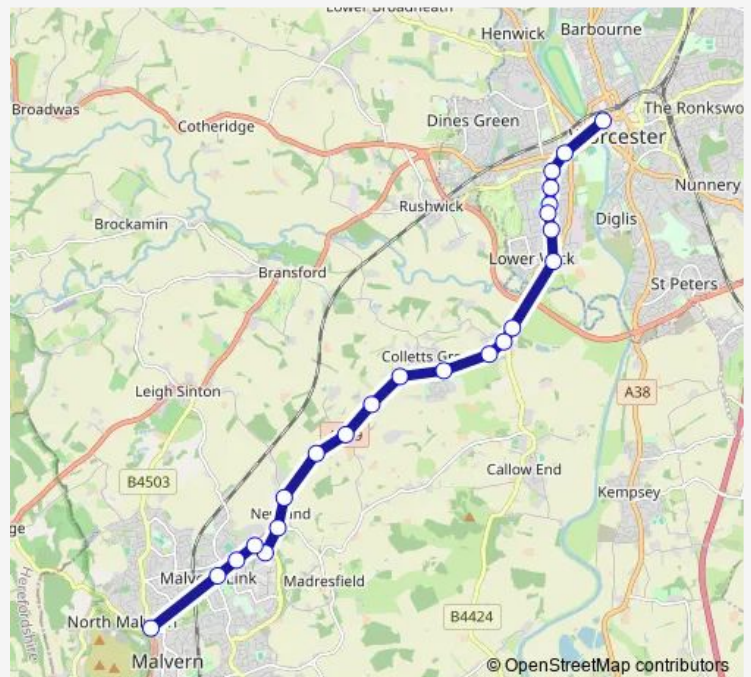

### Direction

Crowngate Bus Station — Shelter Link Top

23 stops

[Open route schedule](#)

Crowngate Bus Station

Bull Ring

St John's

Winchester Avenue

### Route schedule

Crowngate Bus Station — Shelter Link Top

Monday 05:25

Tuesday 05:25

Wednesday 05:25

Thursday 05:25

Friday —

Saturday 05:25-06:25

### Route info

Direction: Crowngate Bus Station

Stops: 23

Trip Duration: 0 hour 22 min

X44 — Worcester - Great Malvern

Co-Op

Shelter Link Top

X44 Bus time schedules and route maps are available in an offline PDF at [busmaps.com](https://busmaps.com). Use the [busmaps.com](https://busmaps.com) website to see live bus times, train schedule or subway schedule, and step-by-step directions for all public transit in Worcester