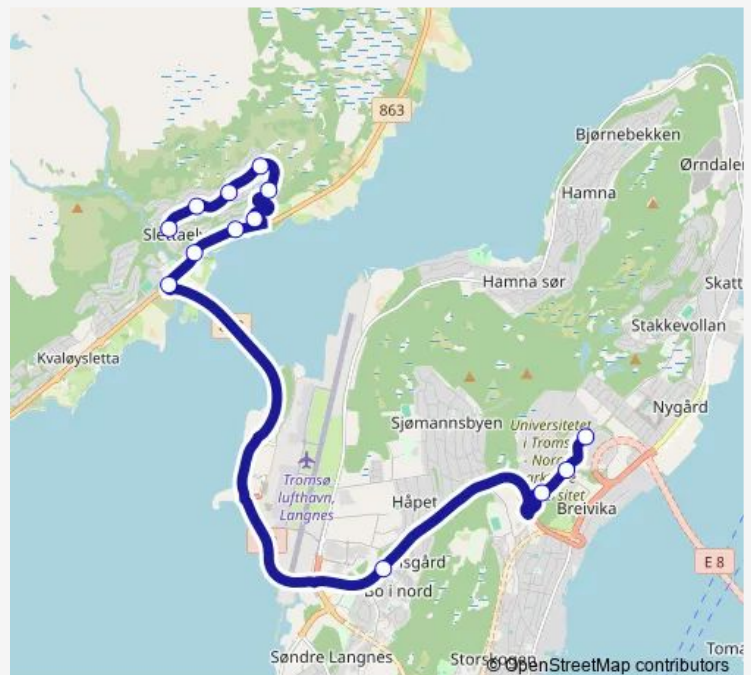

### Route schedule

Smørblomstvegen — Unn

Monday 06:30-08:35

Tuesday 06:30-08:35

Wednesday 06:30-08:35

Thursday 06:30-08:35

Friday 06:30-08:35

Saturday —

### Route info

Direction: Smørblomstvegen

Stops: 13

Trip Duration: 0 hour 22 min

X44 — Direkterute Slettaelva