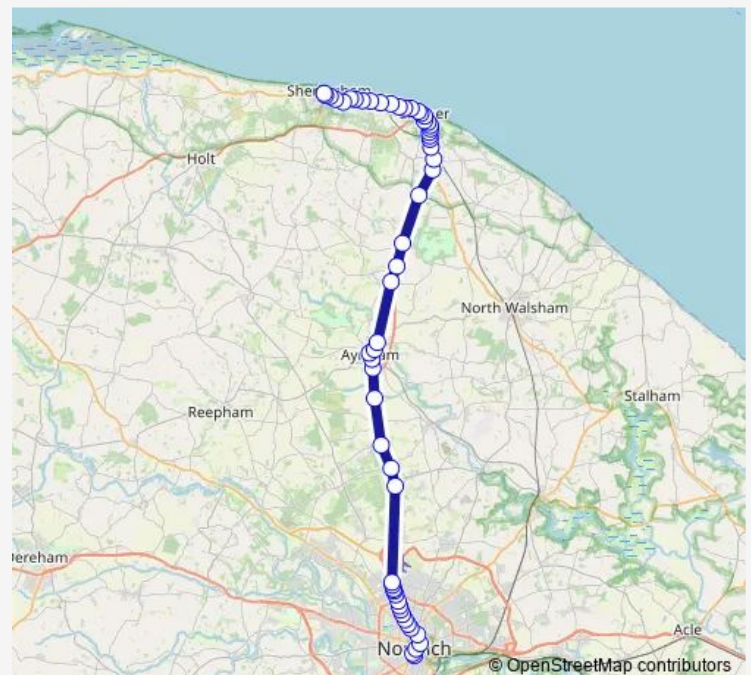

Thursday 05:54-16:30

Friday 05:54-16:30

Saturday 07:15-16:55

Sunday 09:35-15:35

Route info

Direction: Railway Approach

Stops: 56

Trip Duration: 1 hour 26 min

■ X44 — Sheringham - Cromer - Norwich

BusMaps

Suffield Court

Station Road

The Avenue

Houses

New Road

Manor Farm

Friday 07:36-17:14

Saturday 09:37-17:47

Sunday 09:29-17:19

Route info

Direction: Bus Station

Stops: 57

Trip Duration: 1 hour 25 min

Dunkirk