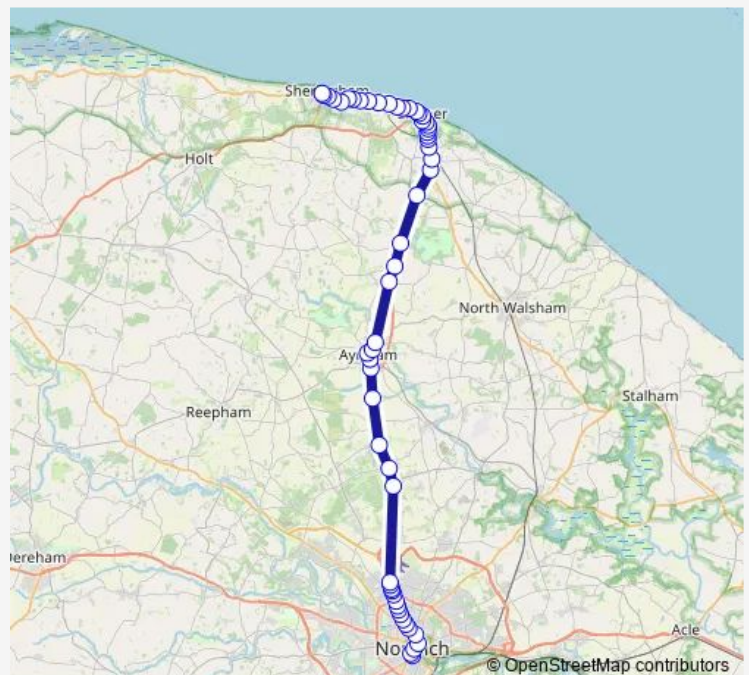

Thursday 05:54-16:30

Friday 05:54-16:30

Saturday 07:15-16:55

Sunday 09:35-15:35

Route info

Direction: Railway Approach

Stops: 56

Trip Duration: 1 hour 26 min

turn

Craft Centre

High Noon Road

Dunkirk

Sir Williams Lane

Bus Shelter

Tesco

Motel

The Boundary

Mile Cross Road

Mecca Bingo

Half Mile Road

Penn Grove

Drayton Road

Wingfield Road

Edward Street

Saturday 09:37-17:47

Sunday 09:29-17:19

Route info

Direction: Bus Station

Stops: 57

Trip Duration: 1 hour 25 min

Dunkirk

High Noon Road