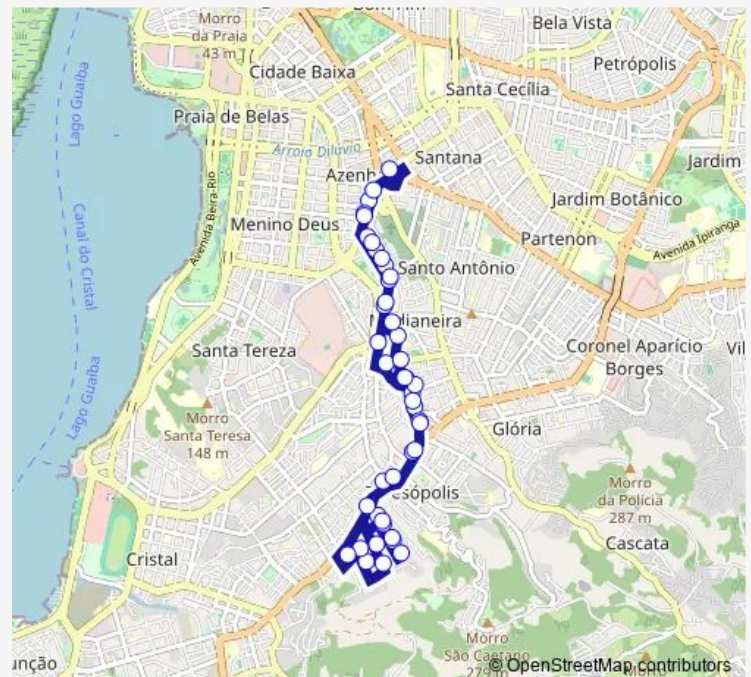

Saturday 05:40-23:40

Sunday 05:40-23:40

Route info

Direction: Princesa Isabel AL 160

Stops: 43

Trip Duration: 0 hour 50 min

■ A85 — Alimentadora / Nonoai

Taveira Junior 92