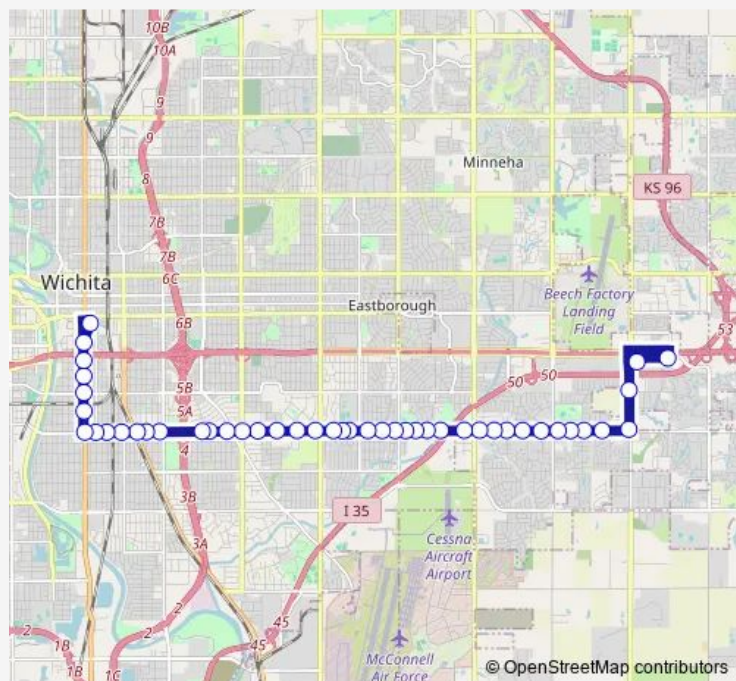

Harry and Roosevelt Ob

Route schedule

Transit Center — East Kellogg Walmart

Monday 07:00

Tuesday 07:00

Wednesday 07:00

Thursday 07:00

Friday 07:00

Saturday —

Sunday —

Route info

Direction: Transit Center

Stops: 40

Trip Duration: 0 hour 40 min

Harry and Bluffview Ob

Harry and Georgetown Ob

Harry and Pershing Ob

Harry and Elpyco Ob

Harry and Faulders Ob

Harry and Fabrique Ob

8419 E Harry Ob

Harry and Longford Ob

Harry and Cypress Ob

Harry and Red Oak Ob

East Kellogg Walmart

Direction

Transit Operations Center — East Kellogg Walmart

49 stops

[Open route schedule](#)

Transit Operations Center

Broadway and Dewey Ob

Broadway and Orme Ob