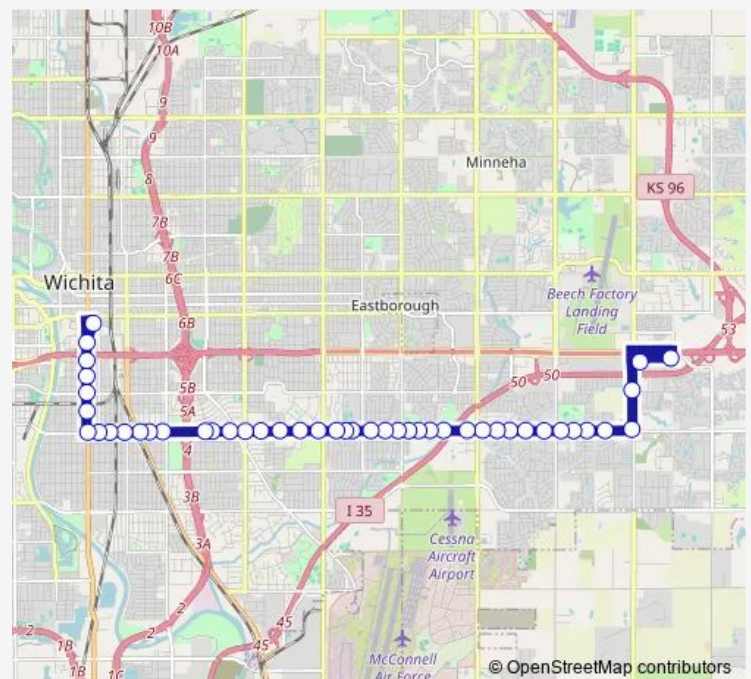

Harry and Hillside Ob

Harry and Clifton Ob

Harry and Roosevelt Ob

Route schedule

Transit Center — East Kellogg Walmart

Monday 07:00

Tuesday 07:00

Wednesday 07:00

Thursday 07:00

Friday 07:00

Saturday —

Sunday —

Route info

Direction: Transit Center

Stops: 40

Trip Duration: 0 hour 40 min

Route22: S Bdwy- — Route22: S Bdwy-E Harry-Eklg Wa

Harry and Bluffview Ob

Harry and Georgetown Ob

Harry and Pershing Ob

Harry and Elpyco Ob

Harry and Faulders Ob

Harry and Fabrique Ob

8419 E Harry Ob

127th St. E. and Harry

Greenwich and Harry Ob

Greenwich and Lincoln Ob

East Kellogg Walmart

Direction

Transit Operations Center — East Kellogg Walmart

49 stops

[Open route schedule](#)