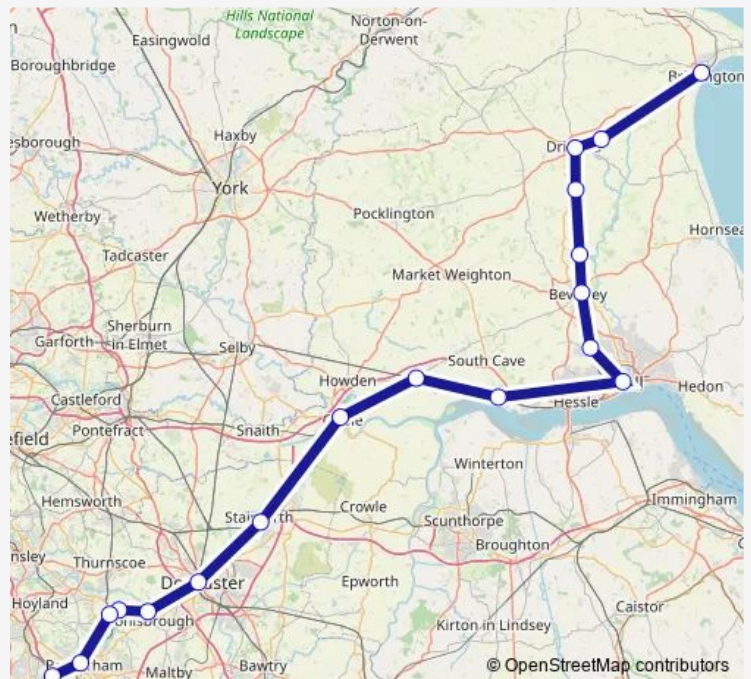

Rail Nt:Bdt->Mhs NT train service from BDT to Mhs

[Go to website](#)

Direction

Bridlington — Meadowhall

18 stops

[Open route schedule](#)

Bridlington

Nafferton

Driffield

Hutton Cranswick

Arram

Beverley

Cottingham

Hull

Brough

Gilberdyke

Route schedule

Bridlington — Meadowhall

Monday —

Tuesday —

Wednesday —

Thursday —

Friday —

Saturday —

Sunday 09:41

Route info

Direction: Bridlington

Stops: 18

Trip Duration: 2 hour 8 min

Nt:Bdt->Mhs — NT train service from BDT to Mhs

Nt:Bdt->Mhs Rail time schedules and route maps are available in an offline PDF at busmaps.com. Use the busmaps.com website to see live bus times, train schedule or subway schedule, and step-by-step directions for all public transit in Rotherham