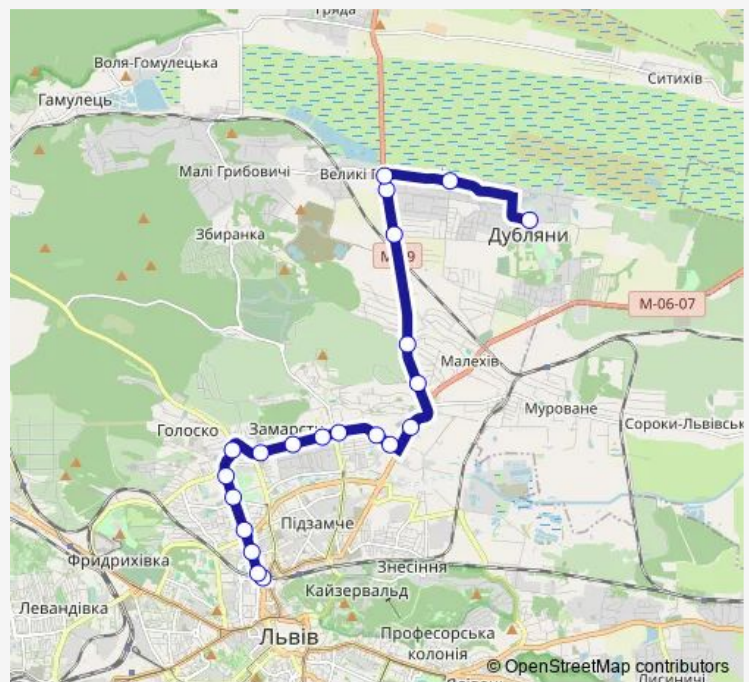

Thursday 07:40-19:00

Friday 07:40-19:00

Saturday 07:40-19:00

Sunday 08:00-18:30

Route info

Direction: 700-річчя Львова (56)

Stops: 21

Trip Duration: 0 hour 30 min

■ A56 — вул.700-річчя Львова - с. Великі Грибовичі - м. Дубляни **BusMaps**

A56 Bus time schedules and route maps are available in an offline PDF at busmaps.com. Use the busmaps.com website to see live bus times, train schedule or subway schedule, and step-by-step directions for all public transit in Lviv