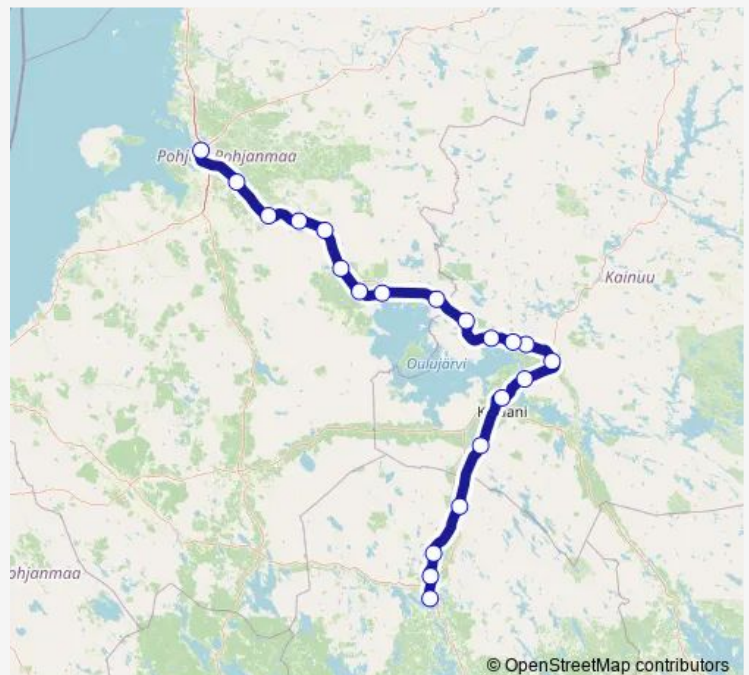

## Route schedule

Iisalmi — Oulu

Monday	—
Tuesday	—
Wednesday	—
Thursday	—
Friday	—
Saturday	—
Sunday	08:22

## Route info

Direction: Iisalmi

Stops: 21

Trip Duration: 3 hour 3 min

■ IC 711 — Iisalmi - Oulu