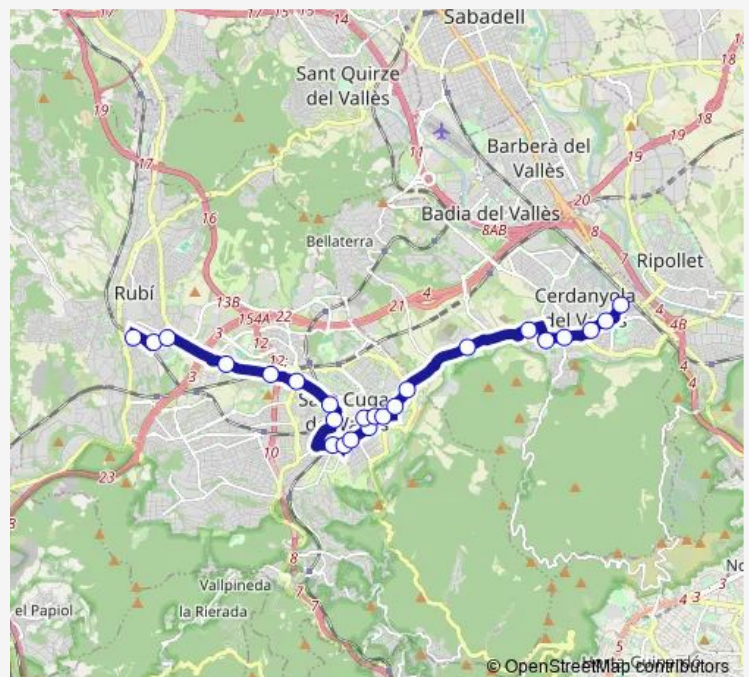

Thursday 05:20-22:45

Friday 05:20-22:45

Saturday 06:50-22:50

Sunday 07:35-21:45

Route info

Direction: AV. DE CAN Cabanyes

Stops: 24

Trip Duration: 0 hour 45 min

Wednesday 05:20-22:30

Thursday 05:20-22:30

Friday 05:20-22:30

Saturday 06:25-22:25

Sunday 07:35-21:45

Route info

Direction: AV. DE LA Primavera (LES Fontetes)

Stops: 27