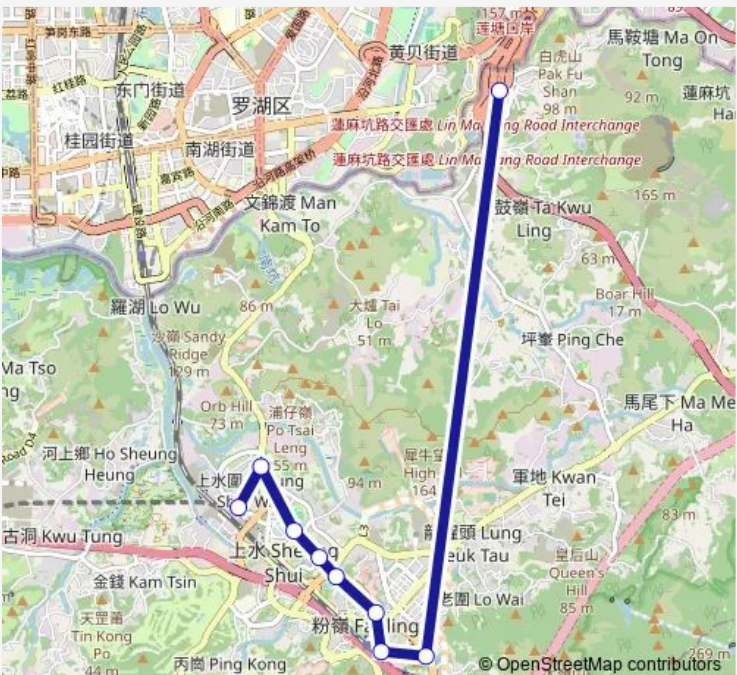

Route schedule
 [Ctb] Sheung Shui (PO WAN Road) — [Ctb] Heung Yuen WAI Port[[Kmb] Heung Yuen WAI Control Point

Monday	06:20-18:00
Tuesday	06:20-18:00
Wednesday	06:20-18:00
Thursday	06:20-18:00
Friday	06:20-18:00
Saturday	06:20-16:00
Sunday	06:20-15:00

Route info

Direction: [Ctb] Sheung Shui (PO WAN Road)

Stops: 10

Trip Duration: 0 hour 31 min

■ B7 — Sheung Shui (PO WAN Road) - Heung Yuen WAI Port **BusMaps**

Direction

[Ctb] Heung Yuen WAI Port[[Kmb] Heung Yuen WAI Control Point — [Ctb] Sheung Shui (PO WAN Road)

9 stops

[Open route schedule](#)

[Ctb] Heung Yuen WAI Port[[Kmb] Heung Yuen WAI Control Point

[Ctb] Tong Hang, Jockey Club Road[[Kmb] Tong Hang[[Lwb] Tong Hang

[Ctb] Fanling Station - Exit A2, Fanling Station Road

Sunday 07:10-17:08

Route info

Direction: [Ctb] Heung Yuen WAI Port[[Kmb] Heung Yuen WAI Control Point

Stops: 9

Trip Duration: 0 hour 31 min

B7 Bus time schedules and route maps are available in an offline PDF at busmaps.com. Use the busmaps.com website to see live bus times, train schedule or subway schedule, and step-by-step directions for all public transit in Tai Po