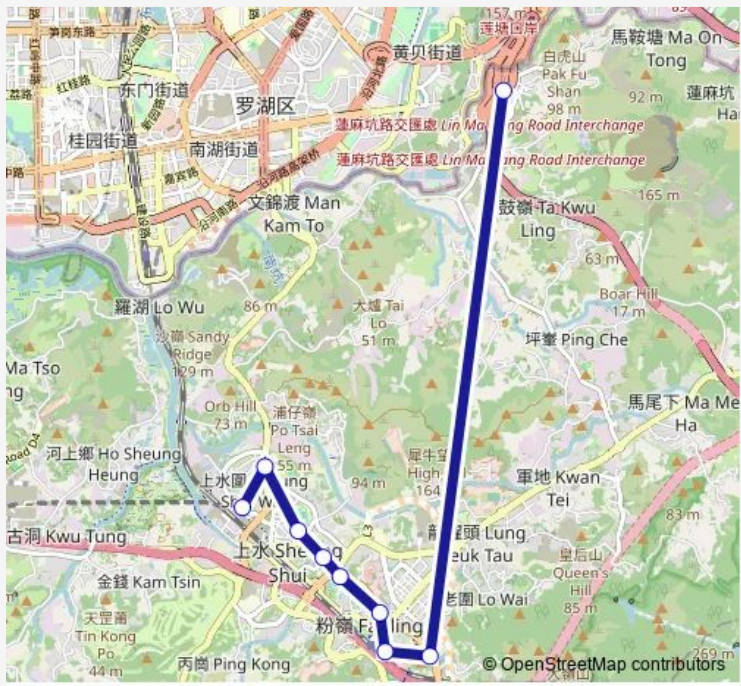

Route schedule
 [Ctb] Sheung Shui (PO WAN Road) — [Ctb] Heung Yuen WAI Port[[Kmb] Heung Yuen WAI Control Point

Monday	06:20-18:00
Tuesday	06:20-18:00
Wednesday	06:20-18:00
Thursday	06:20-18:00
Friday	06:20-18:00
Saturday	06:20-16:00
Sunday	06:20-15:00

Route info

Direction: [Ctb] Sheung Shui (PO WAN Road)

Stops: 10

Trip Duration: 0 hour 31 min

■ B7 — Sheung Shui (PO WAN Road) - Heung Yuen WAI Port **BusMaps**

Direction

[Ctb] Heung Yuen WAI Port[[Kmb] Heung Yuen WAI Control Point — [Ctb] Sheung Shui (PO WAN Road)

9 stops

[Open route schedule](#)

[Ctb] Heung Yuen WAI Port[[Kmb] Heung Yuen WAI Control Point

[Ctb] Tong Hang, Jockey Club Road[[Kmb] Tong Hang[[Lwb] Tong Hang

[Ctb] Fanling Station, Fanling Station Road

[Ctb] Fanling LAW Courts Building, Jockey Club Road[[Kmb] Fanling LAW Courts Building

Monday 07:10-21:30

Tuesday 07:10-21:30

Wednesday 07:10-21:30

Thursday 07:10-21:30

Friday 07:10-21:30

Saturday 07:10-22:00

Sunday 07:10-17:08

Route info