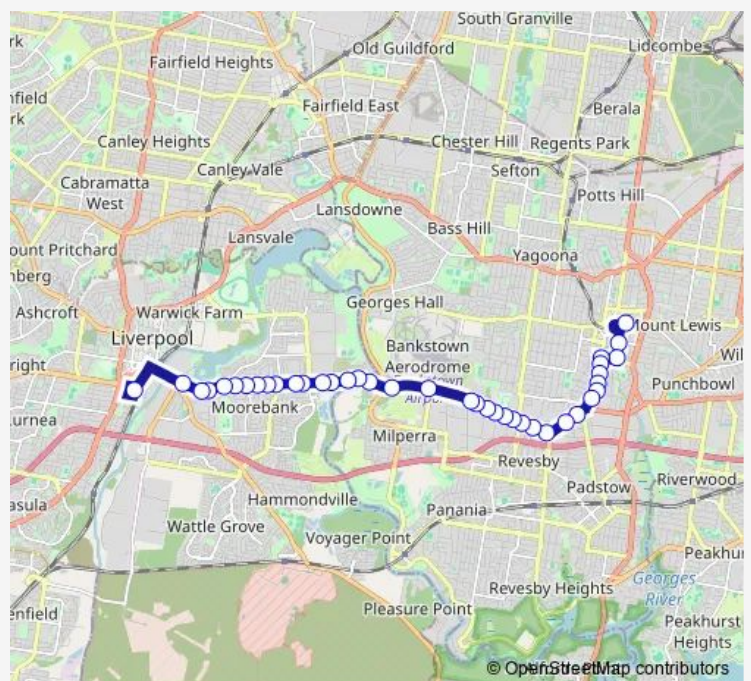

School Bus S588 Bankstown to Al Amanah College Liverpool

[Go to website](#)

Direction

undefined — undefined

0 stops

[Open route schedule](#)

Route schedule

undefined — undefined

Monday	07:15
Tuesday	07:15
Wednesday	07:15
Thursday	07:15
Friday	07:15
Saturday	—
Sunday	—

Route info

Direction:

Stops: 0

Trip Duration: — min

S588 School Bus time schedules and route maps are available in an offline PDF at busmaps.com. Use the busmaps.com website to see live bus times, train schedule or subway schedule, and step-by-step directions for all public transit in Liverpool

The schedule is provided in the local timezone. Times with "(+1)" indicate departures on the next day.

PDF file created on 2025-01-16

2024 BusMaps.com - All Rights Reserved