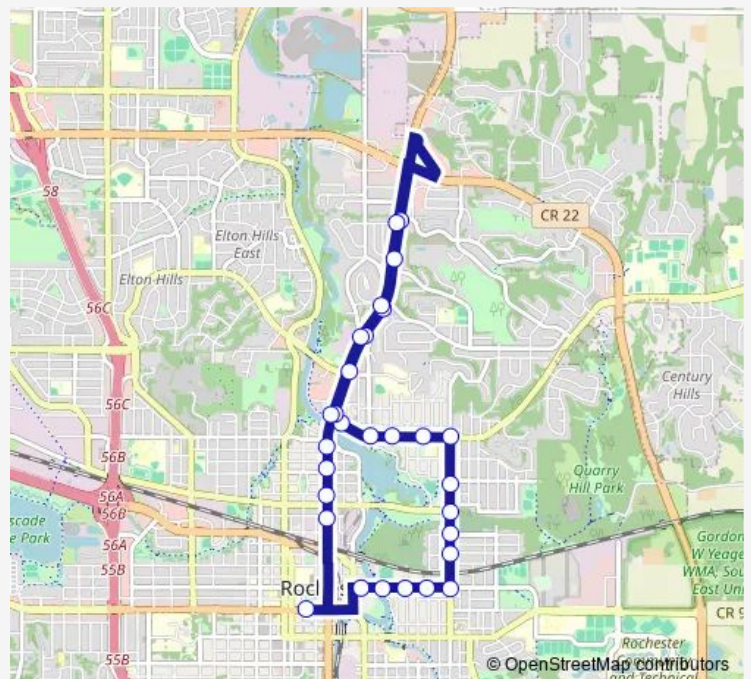

Bus 21 Weekend Route 21 Weekend

[Go to website](#)

Direction

East Center St East Of Civic Center Drive — Downtown Transit Center Station C

29 stops

[Open route schedule](#)

- East Center St East Of Civic Center Drive
- Center St East and Mayo Park Drive Southeast
- Center St East and 7th Avenue Southeast
- Center St East and 9th Avenue Southeast
- Center St East and 11th Avenue Southeast
- 11th Avenue Northeast and 3rd St Northeast
- 11th Avenue Northeast and 5th St Northeast
- 11th Avenue Northeast and 7th St Northeast
- Along 11th Avenue Northeast and South of 9th St Northeast
- 11th Avenue Northeast and 14th St Northeast
- 14th St Northeast and 8th Avenue Northeast
- 14th St Northeast and 5th Avenue Northeast
- 14th St Northeast and 3rd Avenue Northeast
- 14th St Northeast and 1st Avenue Northeast
- Silver Lake Shopping Center
- Recreation Center
- Broadway Avenue Northeast and 3rd Avenue Northeast
- Broadway Avenue Northeast and 23rd St Northeast
- Along Broadway Avenue Northeast and North Of Northern Hills Drive Northeast

Route schedule

East Center St East Of Civic Center Drive — Downtown Transit Center Station C

Monday	—
Tuesday	—
Wednesday	—
Thursday	—
Friday	—
Saturday	07:18-19:18
Sunday	07:18-19:18

Route info

Direction: East Center St East Of Civic Center Drive

Stops: 29

Trip Duration: 0 hour 22 min

21 Weekend — Route 21 Weekend

Broadway Avenue Northeast and Rocky Creek Drive
Northeast

Broadway Avenue Northeast and 27th St. Northeast

Broadway Avenue Northeast and 23rd St Northeast

Broadway Avenue Northeast and East River Rd Northeast

River Centre

Along Broadway Avenue North and 13th St. Northwest

Along Broadway Avenue North and North Of 10th St
Northwest

Broadway Avenue North and 8th St. Northwest