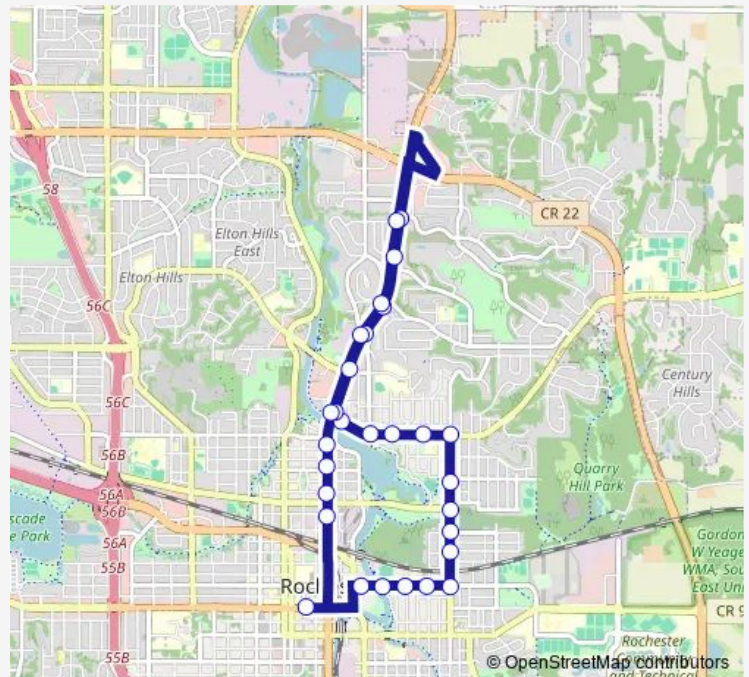

Bus 21 Weekend Route 21 Weekend

[Go to website](#)

Direction

East Center St East Of Civic Center Drive — Downtown Transit Center Station C

29 stops

[Open route schedule](#)

- East Center St East Of Civic Center Drive
- Center St East and Mayo Park Drive Southeast
- Center St East and 7th Avenue Southeast
- Center St East and 9th Avenue Southeast
- Center St East and 11th Avenue Southeast
- 11th Avenue Northeast and 3rd St Northeast
- 11th Avenue Northeast and 5th St Northeast
- 11th Avenue Northeast and 7th St Northeast
- Along 11th Avenue Northeast and South of 9th St Northeast
- 11th Avenue Northeast and 14th St Northeast
- 14th St Northeast and 8th Avenue Northeast
- 14th St Northeast and 5th Avenue Northeast
- 14th St Northeast and 3rd Avenue Northeast
- 14th St Northeast and 1st Avenue Northeast
- Silver Lake Shopping Center
- Along Broadway Ave and North of 17th St Ne
- Broadway Avenue Northeast and 3rd Avenue Northeast
- Broadway Avenue Northeast and 23rd St Northeast
- Along Broadway Avenue Northeast and North Of Northern Hills Drive Northeast

Route schedule

East Center St East Of Civic Center Drive — Downtown Transit Center Station C

Monday	—
Tuesday	—
Wednesday	—
Thursday	—
Friday	—
Saturday	07:18-19:18
Sunday	07:18-19:18

Route info

Direction: East Center St East Of Civic Center Drive

Stops: 29

Trip Duration: 0 hour 24 min

21 Weekend — Route 21 Weekend

Broadway Avenue Northeast and Rocky Creek Drive
Northeast

Broadway Avenue Northeast and 27th St. Northeast

Broadway Avenue Northeast and 23rd St Northeast

Broadway Avenue Northeast and East River Rd Northeast

River Centre

Along Broadway Avenue North and 13th St. Northwest

Along Broadway Avenue North and North Of 10th St
Northwest

Broadway Avenue North and 8th St. Northwest