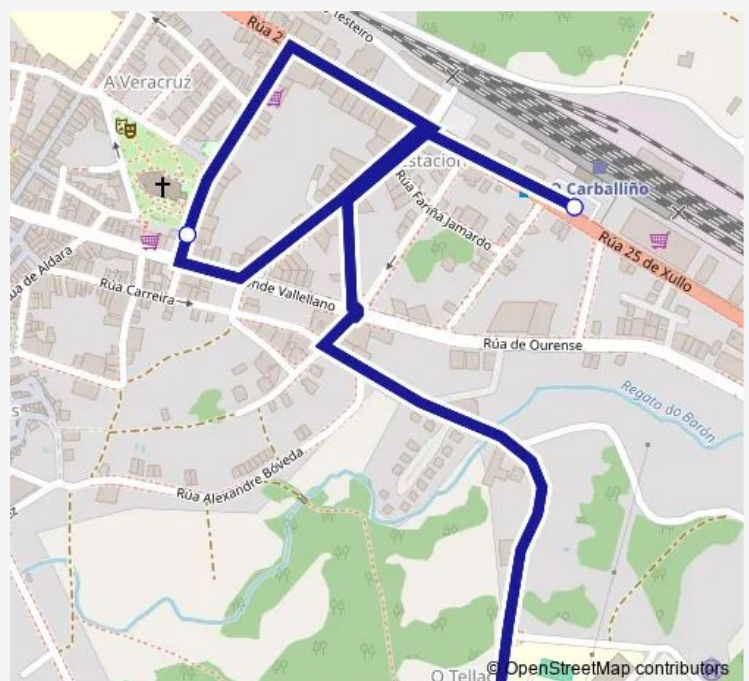

Bus XG685005 Carballiño E.F. (marquesiña)-Carballiño IES N°1

[Go to website](#)

Direction

Carballiño IES N°1 — Carballiño E.F. (marquesi

3 stops

[Open route schedule](#)

Carballiño IES N°1

Veracruz (Iglesia Nova-

Carballiño E.F. (marquesi

Route schedule

Carballiño IES N°1 — Carballiño E.F. (marquesi

Monday	14:25-17:40
Tuesday	14:25
Wednesday	14:25
Thursday	14:25
Friday	14:25
Saturday	—
Sunday	—

Route info

Direction: Carballiño IES N°1

Stops: 3

Trip Duration: 0 hour 10 min

■ XG685005 — Carballiño E.F. (marquesiña)-Carballiño IES N°1

BusMaps

Direction

Carballiño E.F. (marquesi — Carballiño IES N°1

3 stops

[Open route schedule](#)

Route info

Direction: Carballiño E.F. (marquesi

Stops: 3

Trip Duration: 0 hour 10 min

XG685005 Bus time schedules and route maps are available in an offline PDF at busmaps.com. Use the busmaps.com website to see live bus times, train schedule or subway schedule, and step-by-step directions for all public transit in O Carballino