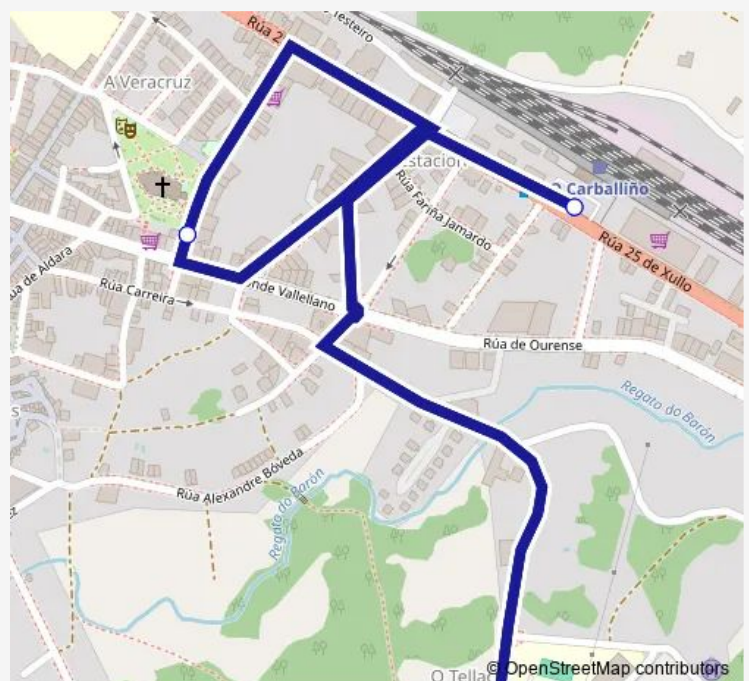

Bus Xg685005 Carballiño E.F. (marquesiña)-Carballiño IES N°1

[Go to website](#)

Direction

Carballiño IES N°1 — Carballiño E.F. (marquesi

3 stops

[Open route schedule](#)

Carballiño IES N°1

Veracruz (Iglesia Nova-

Carballiño E.F. (marquesi

Route schedule

Carballiño IES N°1 — Carballiño E.F. (marquesi

Monday	14:25-17:40
Tuesday	14:25
Wednesday	14:25
Thursday	14:25
Friday	14:25
Saturday	—
Sunday	—

Route info

Direction: Carballiño IES N°1

Stops: 3

Trip Duration: 0 hour 10 min

Xg685005 — Carballiño E.F. (marquesiña)-Carballiño IES N°1

BusMaps

Direction

Carballiño E.F. (marquesi — Carballiño IES N°1)

3 stops

[Open route schedule](#)

Route info

Direction: Carballiño E.F. (marquesi

Stops: 3

Trip Duration: 0 hour 10 min

Xg685005 Bus time schedules and route maps are available in an offline PDF at busmaps.com. Use the busmaps.com website to see live bus times, train schedule or subway schedule, and step-by-step directions for all public transit in O Carballino