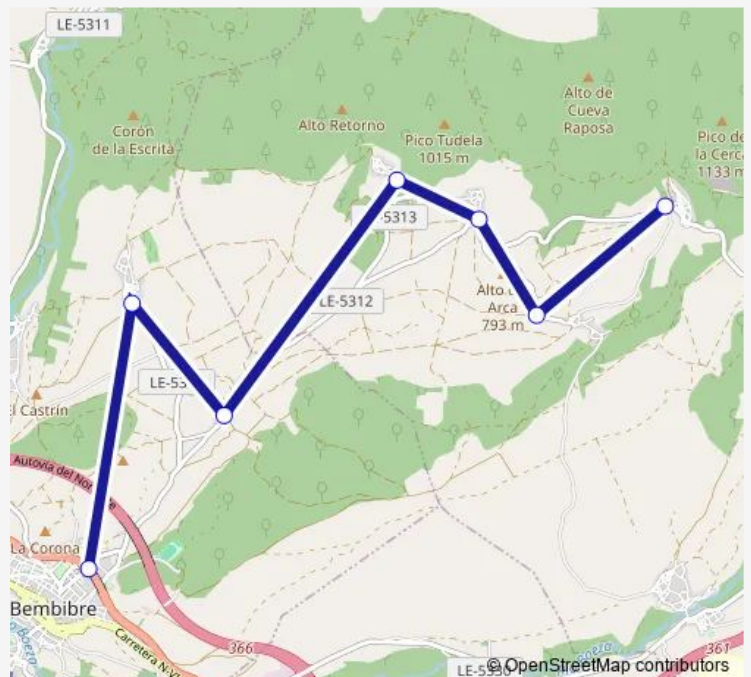

El Valle

Tedejo

Santibañez De Toral

San Esteban De Toral

Bembibre

Route schedule

Rozuelo — Bembibre

Monday	—
Tuesday	09:45
Wednesday	—
Thursday	—
Friday	09:45
Saturday	—
Sunday	—

Route info

Direction: Rozuelo

Stops: 7

Trip Duration: 0 hour 30 min

Alsa - Mercado Ro — Mercado Rozuelo (Ida)

Direction

Bembibre — Rozuelo

7 stops

[Open route schedule](#)

Bembibre

San Esteban De Toral

Santibañez De Toral

Tedejo

El Valle

Villaviciosa De San Miguel

Rozuelo

Route schedule

Bembibre — Rozuelo

Monday	—
Tuesday	12:25
Wednesday	—
Thursday	—
Friday	12:25
Saturday	—
Sunday	—

Route info

Direction: Bembibre

Stops: 7

Trip Duration: 0 hour 30 min

Alsa - Mercado Ro Bus time schedules and route maps are available in an offline PDF at busmaps.com. Use the busmaps.com website to see live bus times, train schedule or subway schedule, and step-by-step directions for all public transit in Folgoso de la Ribera