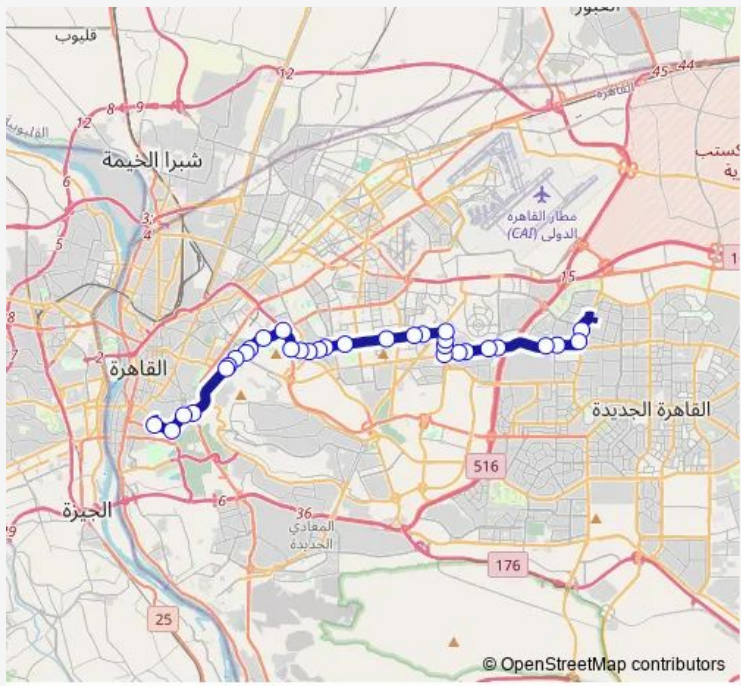

- Mobil (Mostafa Kamel Axis & 1st Settlement)
- Swan Lake Compound (1st Settlement)
- Twin Plaza
- Wadi Degla Sporting Club (New Cairo)
- Tolip (Zahraa Nasr City)
- Zahraa Nasr City
- Al Kahraba St. (Nasr City)
- Al Nour Mosque (Nasr City)
- 10th District (Nasr City)
- Al Masah Hospital (Mahdy Arafa St.)
- Ragab Sons (Mahdy Arafa St.)
- Al Tabba (Nasr City)
- Kids Land (Mostafa Al Nahas St.)
- Pizza Hut (Mostafa Al Nahas St.)
- Doctors Tower (Nasr City)
- Rahma Mosque (Mostafa Al Nahas St.)
- Ahmed Al Sallab Mall (Nasr City)
- Al Azhar University Southern Gate
- Azhar University City for Boys
- 2nd Nasr City Police Station

Route schedule
 Mobil (Mostafa Kamel Axis & 1st Settlement) — Al Moqattam Hospital

Monday	10:00
Tuesday	10:00
Wednesday	10:00
Thursday	10:00
Friday	10:00
Saturday	10:00
Sunday	10:00

Route info

Direction: Mobil (Mostafa Kamel Axis & 1st Settlement)

Stops: 32

Trip Duration: 1 hour 13 min

■ CTA 1019 — 1st Settlement Station (New Cairo) - Masaken Zeinhom Station **BusMaps**

Ramses Extension (South of Nasr Rd.)

Al Sekka Al Hadid Sporting Club (Nasr City)