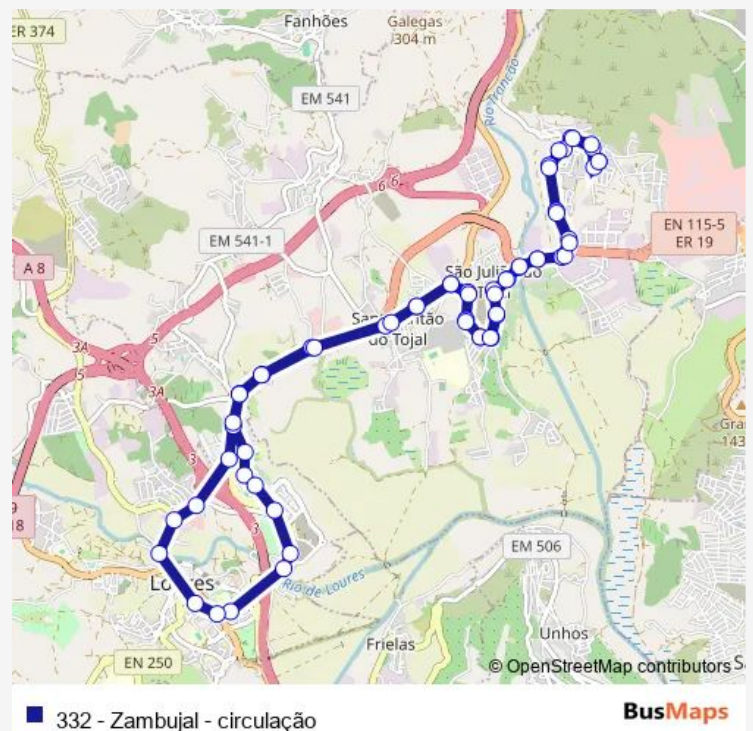

B° Tazim (R Ribeirinha)

S Julião Tojal (X) B Tazim

S Julião Tojal (Chafariz)

Sto Antão Tojal (R 25 Abril 44)

Sto Antão Tojal (Pq RI)

Zambujeiro (X)

Route schedule

Zambujal (B° Carrasqueira) Pq Urbano — Zambujal (B° Carrasqueira) Pq Urbano

Monday	05:05-19:20
Tuesday	05:05-19:20
Wednesday	05:05-19:20
Thursday	05:05-19:20
Friday	05:05-19:20
Saturday	05:35-19:35
Sunday	—

Route info

Direction: Zambujal (B° Carrasqueira) Pq Urbano

Stops: 62

Trip Duration: 0 hour 46 min