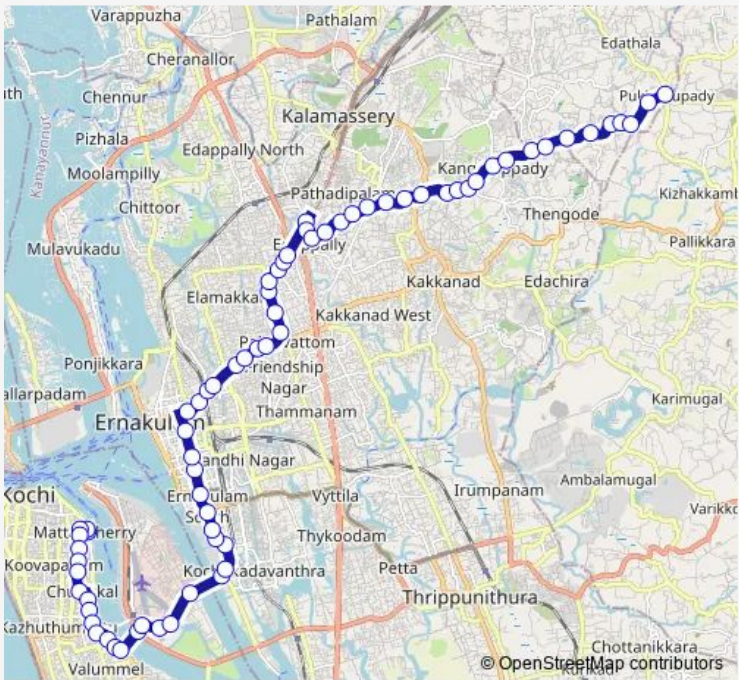

## Bus Mattancherry ↔ Pukkattupady

[Go to website](#)

**Direction**  
 Mattancherry — Pukkattupady  
 70 stops  
[Open route schedule](#)

- Mattancherry
- Mattancherry Government Hospital
- Star Junction
- Anavathil
- Chakkamadam
- Kappalandi Mukk
- Panayappilly
- Chullikkal
- Karuvelippadi
- Karuvelippadi East
- Harber
- Thoppumpady
- Kochu Palli
- Pyari Junction
- BOT Palam
- CPT Junction
- Mattancherry Halt
- Airport
- Vathuruthy
- Naval Base
- Thevara Junction

Route schedule  
 Mattancherry — Pukkattupady

Monday	06:00
Tuesday	06:00
Wednesday	06:00
Thursday	06:00
Friday	06:00
Saturday	06:00
Sunday	06:00

Route info  
 Direction: Mattancherry  
 Stops: 70  
 Trip Duration: 1 hour 26 min

■ Mattancherry ↔ Pukkattupady BusMaps

Thevara

Atlantis

Cochin Shipyard Main Gate

Ravipuram

Medical Trust Hospital

Jose Junction

Maharajas Ground

Kappalandi Mukk

Chakkamadam

Anavathil

Star Junction

Mattancherry Government Hospital

Mattancherry

Bus time schedules and route maps are available in an offline PDF at [busmaps.com](https://busmaps.com). Use the [busmaps.com](https://busmaps.com) website to see live bus times, train schedule or subway schedule, and step-by-step directions for all public transit in Kanayannur