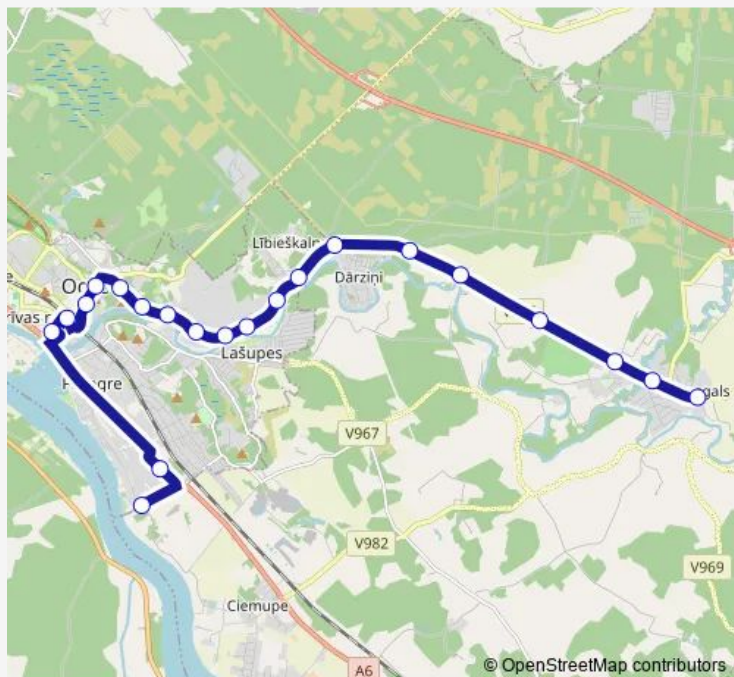

Thursday 21:45

Friday 21:45

Saturday 21:45

Sunday 21:45

Route info

Direction: Jaunogres stacija

Stops: 21

Trip Duration: 0 hour 23 min

Direction: Ogresgals

Stops: 21

Trip Duration: 0 hour 25 min

Direction

Ogres Ao — Ogresgals

19 stops

[Open route schedule](#)

Ogres Ao

Friday 07:32-19:41

Saturday 07:32-19:41

Sunday 07:32-19:41

Route info

Direction: Ogres Ao

Stops: 19

Trip Duration: 0 hour 17 min

6110 Bus time schedules and route maps are available in an offline PDF at busmaps.com. Use the busmaps.com website to see live bus times, train schedule or subway schedule, and step-by-step directions for all public transit in Ogre