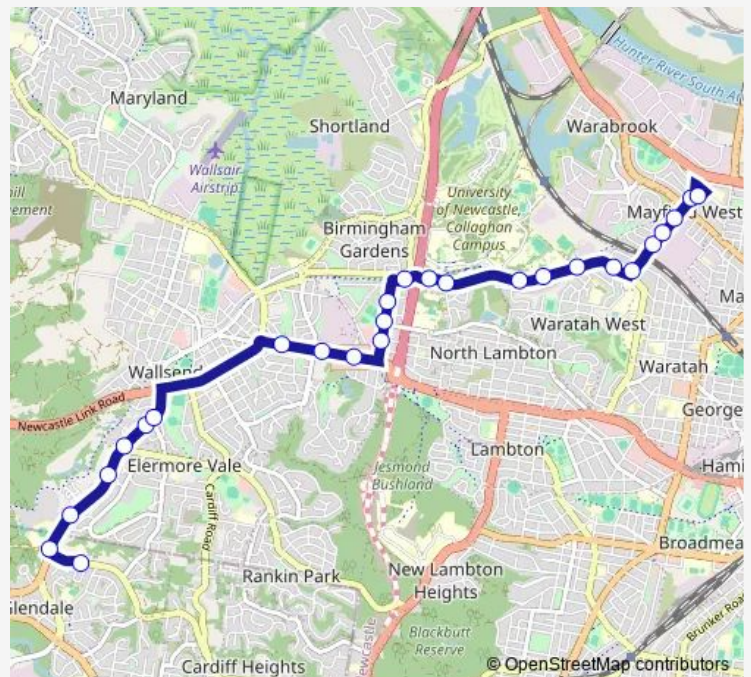

University Of Newcastle Eastern Entrance, University Dr

University Dr Opp Kimian Av

University Dr Opp Delauret Square

Lorna St Opp Angus Av

Maud St At King St

Route schedule

Reservior Rd Opp Newcastle Rudolf Steiner School —
Werribi St East At Werribi St

Monday 15:45

Tuesday 15:45

Wednesday 15:45

Thursday 15:45

Friday 15:45

Saturday —

Sunday —

Route info

Direction: Reservior Rd Opp Newcastle Rudolf Steiner
School

Stops: 26

Trip Duration: 0 hour 16 min

6155 — Rudolph Steiner to Mayfield

Maud St At Morris St

Maud St At Vickers St

Maud St At Basil St

Werribi St At Buruda St

Werribi St East At Werribi St

6155 School Bus time schedules and route maps are available in an offline PDF at busmaps.com. Use the busmaps.com website to see live bus times, train schedule or subway schedule, and step-by-step directions for all public transit in Newcastle