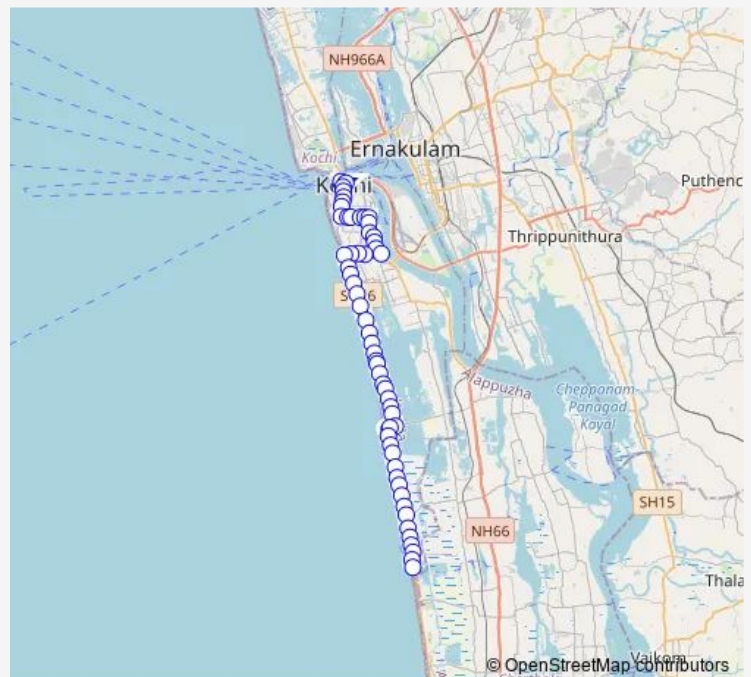

### Route schedule

Fort Kochi Stand — Chellanam

Monday 06:00

Tuesday 06:00

Wednesday 06:00

Thursday 06:00

Friday 06:00

Saturday 06:00

### Route info

Direction: Fort Kochi Stand

Stops: 58

Trip Duration: 1 hour 12 min

Chellanam ↔ Fort Kochi

Parippu Junction

South Moolamkuzhi

Pappangamukku