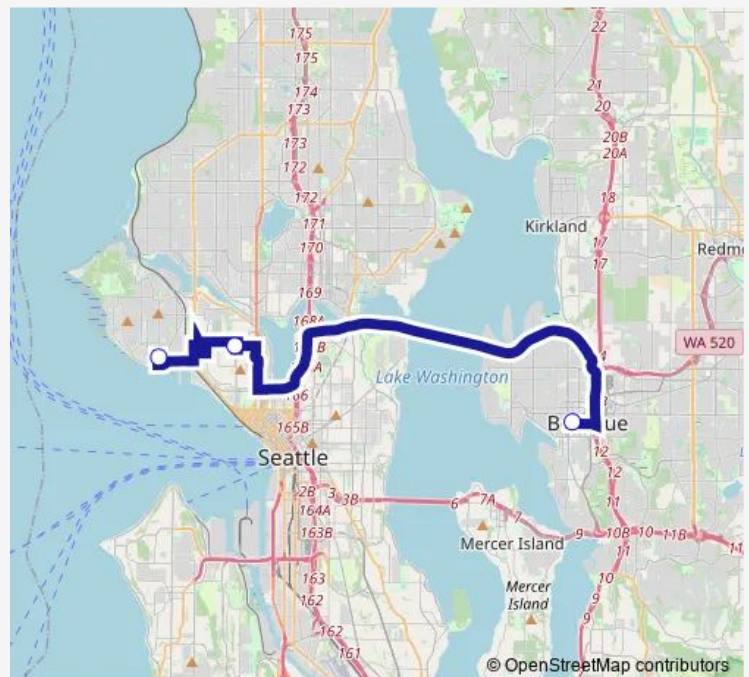

Saturday —

Sunday —

Route info

Direction: Everest

Stops: 3

Trip Duration: 1 hour 5 min

(Everest) Magnolia/Queen Anne PM

(Everest) Magnolia/Queen Anne PM Bus time schedules and route maps are available in an offline PDF at busmaps.com. Use the busmaps.com website to see live bus times, train schedule or subway schedule, and step-by-step directions for all public transit in