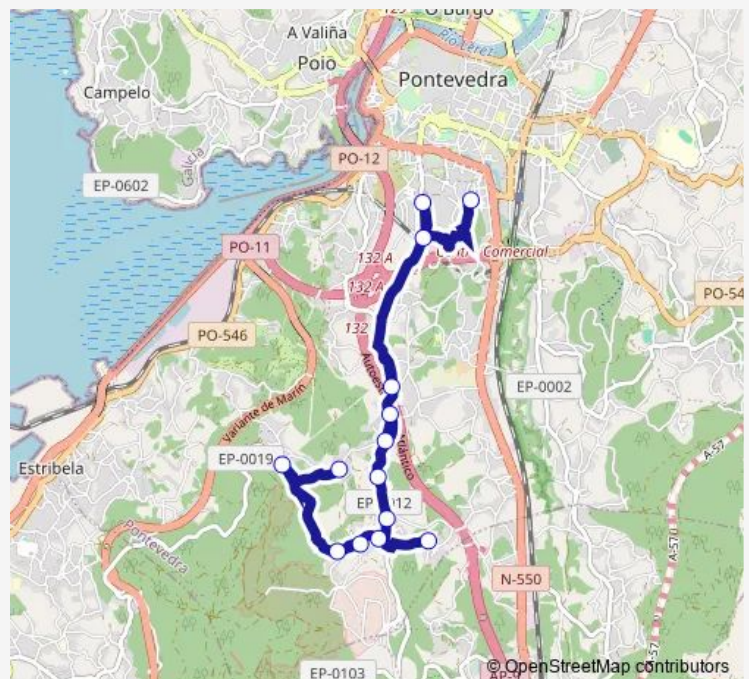

## Bus XG628030 IES Torrente Ballester-Birrete-Campodaporta

[Go to website](#)

### Direction

Campodaporta — IES Gonzalo Torrente Ball

14 stops

[Open route schedule](#)

- Campodaporta
- Casal
- Navalexo
- Armada
- Birrete (antes Do Cruce D
- Esculca
- Birrete
- Birrete (Ponte Batán)
- Camarral (peluquería)
- Camarral (lavadoiro)
- O cruceiro (farmacia)
- S. Blas (lavadero-carrefo
- S. Blas (frente Asociació
- IES Gonzalo Torrente Ball

### Route schedule

Campodaporta — IES Gonzalo Torrente Ball

Monday	07:53
Tuesday	07:53
Wednesday	07:53
Thursday	07:53
Friday	07:53
Saturday	—
Sunday	—

### Route info

Direction: Campodaporta

Stops: 14

Trip Duration: 0 hour 31 min

■ XG628030 — IES Torrente Ballester-Birrete-Campodaporta

XG628030 Bus time schedules and route maps are available in an offline PDF at [busmaps.com](https://busmaps.com). Use the [busmaps.com](https://busmaps.com) website to see live bus times, train schedule or subway schedule, and step-by-step directions for all public transit in Pontevedra