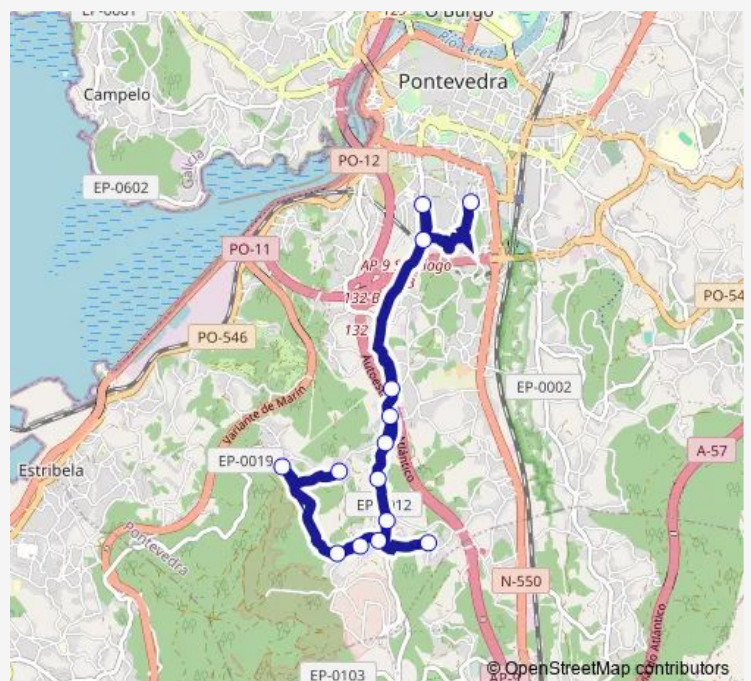

Bus Xg628030 IES Torrente Ballester-Birrete-Campodaporta

[Go to website](#)

Direction

Campodaporta — IES Gonzalo Torrente Ball

14 stops

[Open route schedule](#)

- Campodaporta
- Casal
- Navalexo
- Armada
- Birrete (antes Do Cruce D
- Esculca
- Birrete
- Birrete (Ponte Batán)
- Camarral (peluquería)
- Camarral (lavadoiro)
- O cruceiro (farmacia)
- S. Blas (lavadero-carrefo
- S. Blas (frente Asociació
- IES Gonzalo Torrente Ball

Route schedule

Campodaporta — IES Gonzalo Torrente Ball

Monday	07:53
Tuesday	07:53
Wednesday	07:53
Thursday	07:53
Friday	07:53
Saturday	—
Sunday	—

Route info

Direction: Campodaporta

Stops: 14

Trip Duration: 0 hour 31 min

Xg628030 — IES Torrente Ballester-Birrete-Campodaporta

Xg628030 Bus time schedules and route maps are available in an offline PDF at busmaps.com. Use the busmaps.com website to see live bus times, train schedule or subway schedule, and step-by-step directions for all public transit in Pontevedra