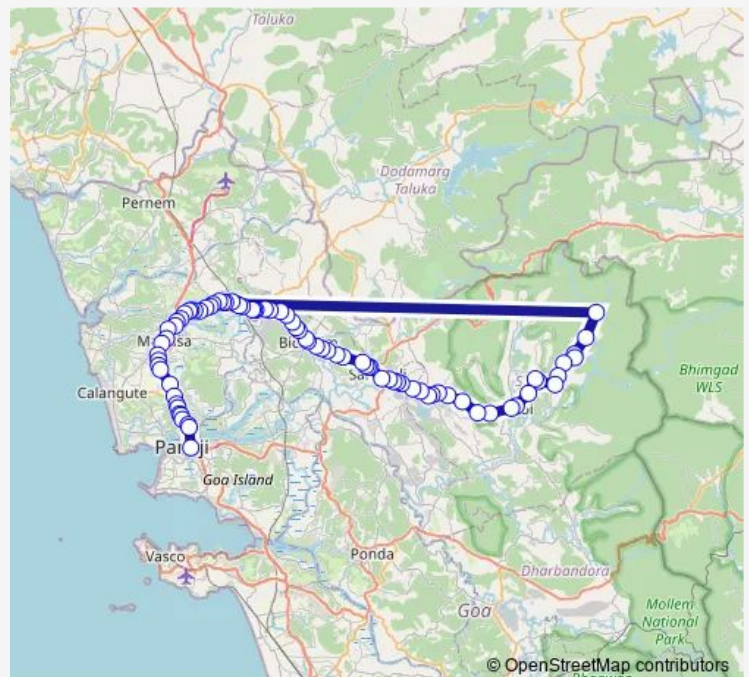

Thursday 17:45

Friday 17:45

Saturday 17:45

Sunday 17:45

Route info

Direction: Panaji KTC Bus Stand

Stops: 82

Trip Duration: 2 hour 45 min

Thursday 06:45-11:30

Friday 06:45-11:30

Saturday 06:45-11:30

Sunday 06:45-11:30

Route info

Direction: Sirsaim Vadakade

Stops: 82

Trip Duration: 3 hour 20 min