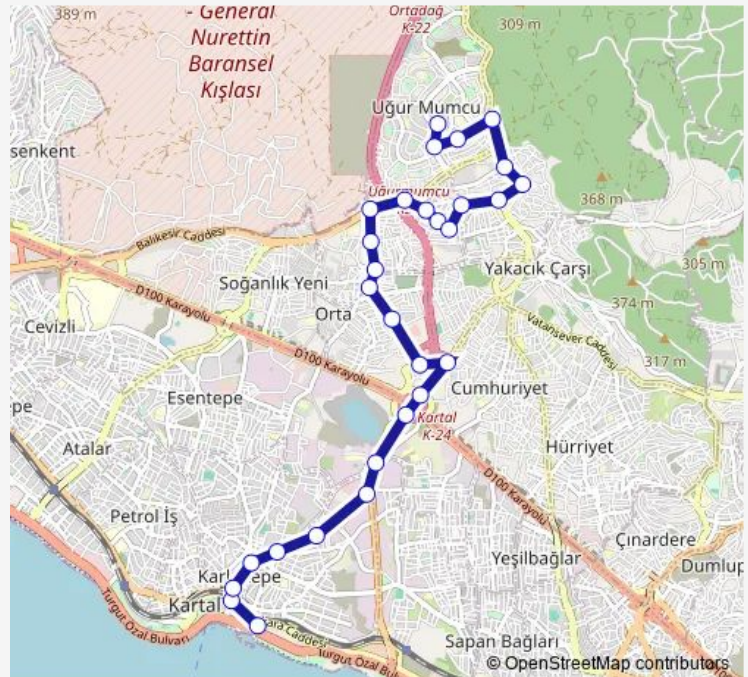

Thursday 06:10-20:00

Friday 06:10-20:00

Saturday 06:30-20:00

Sunday 11:20-17:40

Route info

Direction: Uğurmumcu

Stops: 26

Trip Duration: 0 hour 26 min