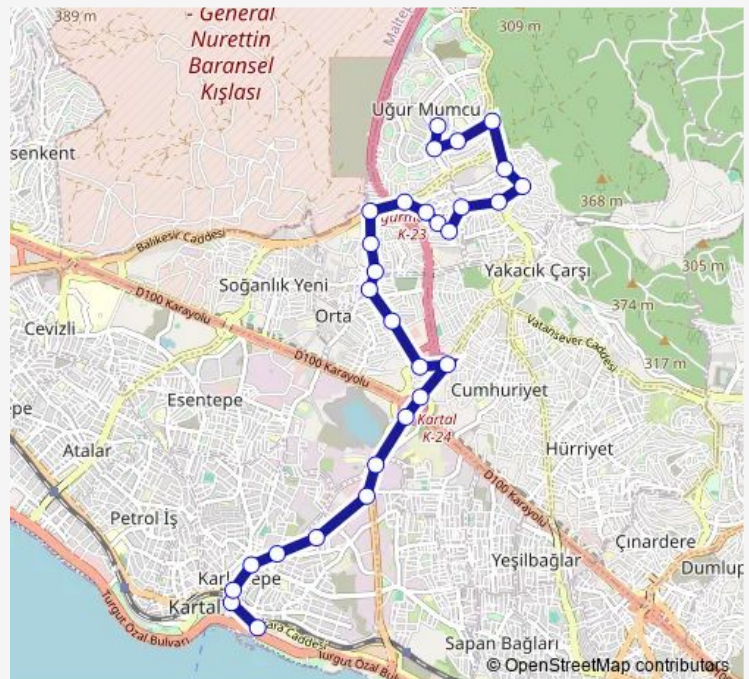

Saturday 06:30-20:00

Sunday 11:20-17:40

**Route info**

Direction: UĞURMUMCU

Stops: 26

Trip Duration: 0 hour 26 min

134GK — Kartal - Uğurmumcu

**BusMaps**