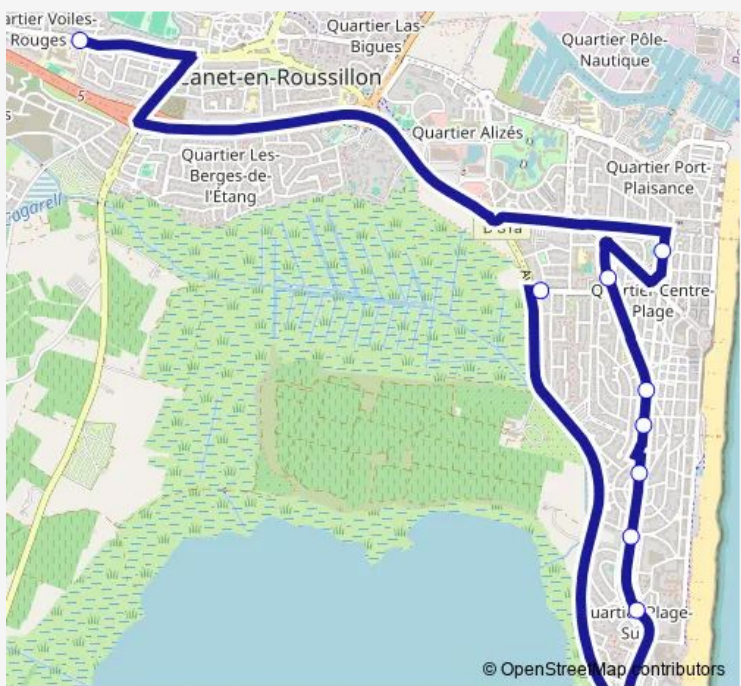

Bus 114 Canet - Collège Côte Radieuse

[Go to website](#)

Direction
 Collège Côte Radieuse — HLM Canet
 10 stops
[Open route schedule](#)

- Collège Côte Radieuse
- Canet Plage
- Sauvy
- Herriot
- Floralies
- Grand Large
- Coquillages
- Marenda
- Canet Sud
- HLM Canet

Route schedule
 Collège Côte Radieuse — HLM Canet

Monday	—
Tuesday	—
Wednesday	12:45
Thursday	—
Friday	—
Saturday	—
Sunday	—

Route info
 Direction: Collège Côte Radieuse
 Stops: 10
 Trip Duration: 0 hour 28 min

Direction

HLM Canet — Collège Côte Radieuse

10 stops

[Open route schedule](#)

HLM Canet

Canet Sud

Marenda

Coquillages

Grand Large

Floralies

Herriot

Sauvy

Canet Plage

Collège Côte Radieuse

Route schedule

HLM Canet — Collège Côte Radieuse