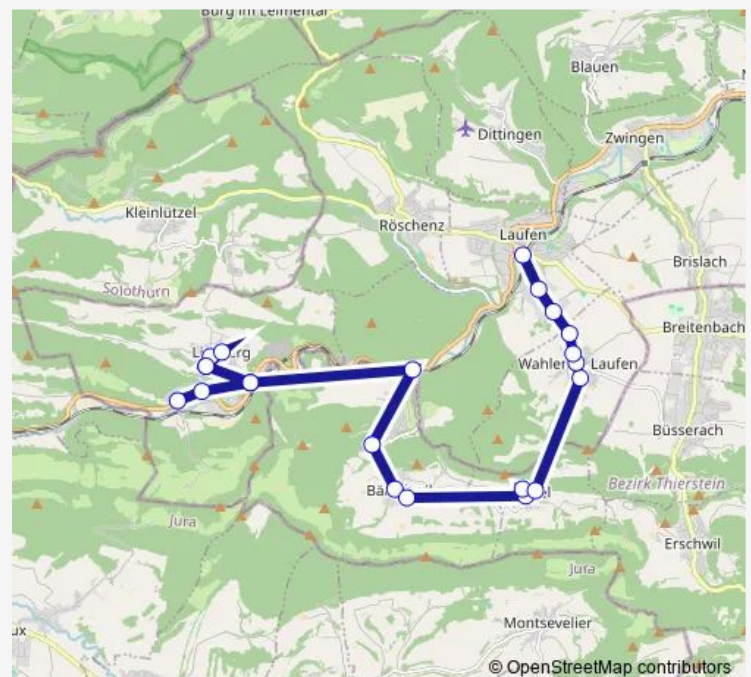

Bärschwil, Hölzlränk

Bärschwil, Station

Liesberg, Station

Liesberg, Seemättli

Liesberg, Ochsen-gasse

Liesberg, Dorfplatz

Liesberg, Seemättli

Liesberg, Station

### Route schedule

Laufen, Bahnhof — Liesberg, Riederwald

Monday 06:04-23:27

Tuesday 06:04-23:27

Wednesday 06:04-23:27

Thursday 06:04-23:27

Friday 06:04-02:33<sup>+1</sup>

Saturday 03:13-02:33<sup>+1</sup>

### Route info

Direction: Laufen, Bahnhof

Stops: 22

Trip Duration: 0 hour 33 min