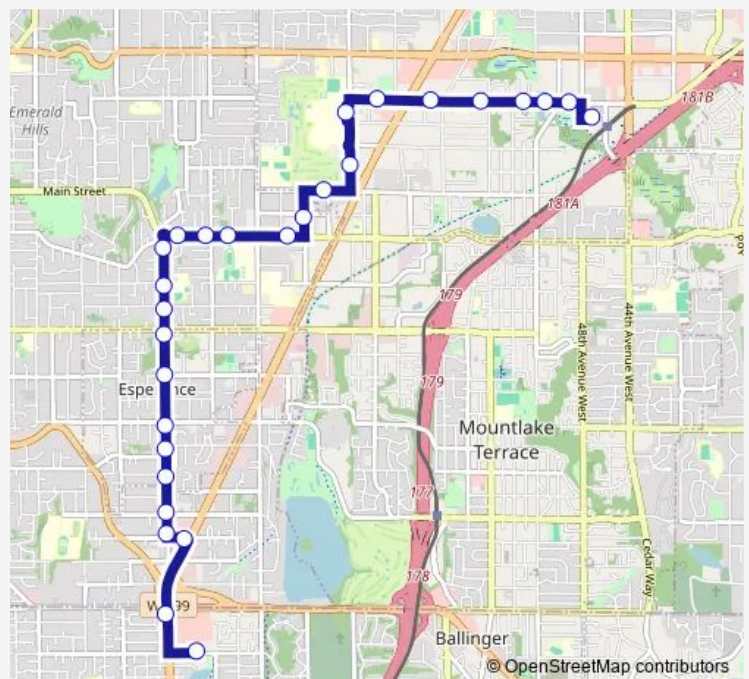

84th Ave W & 218th St Sw

84th Ave W & 220th St Sw

84th Ave W & 224th St Sw

84th Ave W & 228th St Sw

Route schedule

Lynnwood City Center Station Bay A3 — Aurora Village Transit Center

Monday	05:20-22:20
Tuesday	05:20-22:20
Wednesday	05:20-22:20
Thursday	05:20-22:20
Friday	05:20-22:20
Saturday	06:15-22:15
Sunday	07:15-20:15

Route info

Direction: Lynnwood City Center Station Bay A3

Stops: 28

Trip Duration: 0 hour 25 min

84th Ave W & 230th St Sw

84th Ave W & Holly Ln

84th Ave W & 236th St Sw

84th Ave W & 238th St Sw

238th St SW & Hwy 99

Hwy 99 & N 205th St

Aurora Village Transit Center

Direction

Aurora Village Transit Center Bay 6 — Lynnwood City Center Station

29 stops

[Open route schedule](#)

Aurora Village Transit Center Bay 6

Route info

Direction: Aurora Village Transit Center Bay 6

Stops: 29

Trip Duration: 0 hour 21 min

200th St SW & 56th Ave W

200th St SW & 56th Ave W

200th St SW & 53rd Pl W

200th St SW & Cedar Valley Rd