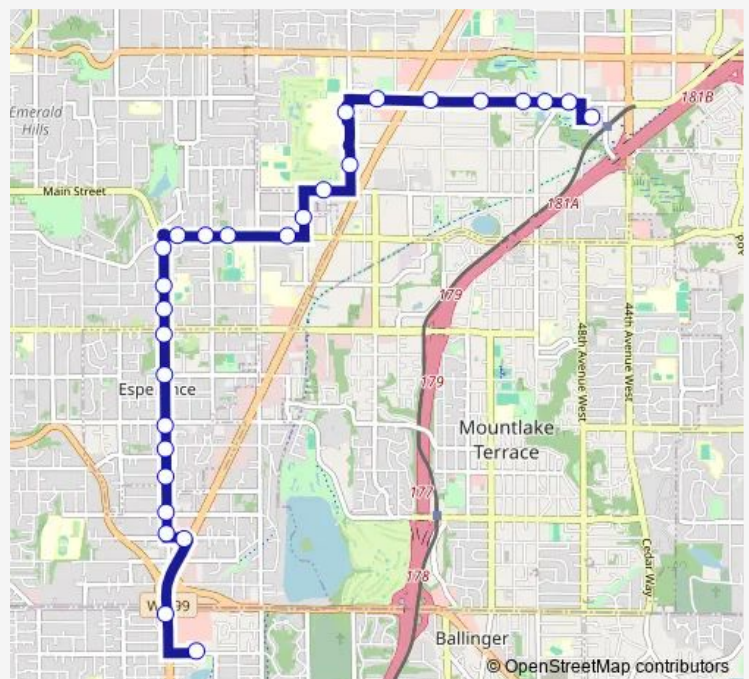

208th St SW & 70th Ave W

72nd Ave W & 210th St Sw

212th St SW & 74th Ave W

212th St SW & 78th Ave W

212th St SW & 80th Ave W

212th St SW & 84th Ave W

84th Ave W & Bowdoin Way

84th Ave W & 216th St Sw

84th Ave W & 218th St Sw

84th Ave W & 220th St Sw

84th Ave W & 224th St Sw

84th Ave W & 228th St Sw

Route schedule

Lynnwood City Center Station Bay A3 — Aurora Village Transit Center

Monday	05:20-22:20
Tuesday	05:20-22:20
Wednesday	05:20-22:20
Thursday	05:20-22:20
Friday	05:20-22:20
Saturday	06:15-22:15
Sunday	07:15-20:15

Route info

Direction: Lynnwood City Center Station Bay A3

Stops: 28

Trip Duration: 0 hour 25 min

114 — Aurora Village TC - Lynnwood City Center Station **BusMaps**

84th Ave W & 230th St Sw

84th Ave W & Holly Ln

## Route info

Direction: Aurora Village Transit Center Bay 6

Stops: 29

Trip Duration: 0 hour 25 min

200th St SW & 56th Ave W

200th St SW & 56th Ave W

200th St SW & 53rd Pl W

200th St SW & Cedar Valley Rd