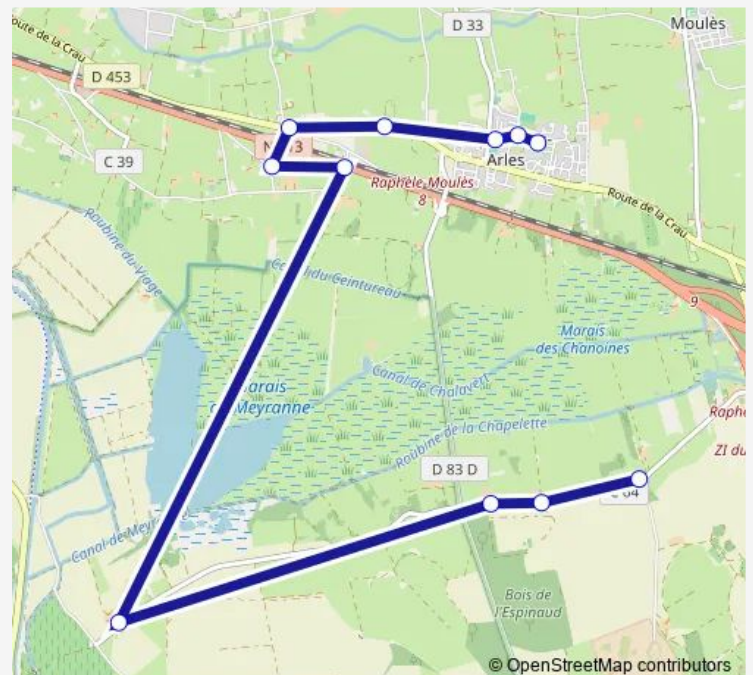

Bus 114 114 - Raphèle Interne

[Go to website](#)

Direction

Ecole Louis Pergaud — Mas de Chanoines

11 stops

[Open route schedule](#)

Ecole Louis Pergaud

Maternelle Alphonse Daudet

Saturday —

Sunday —

Route info

Direction: Ecole Louis Pergaud

Stops: 11

Trip Duration: 0 hour 35 min

Direction

Mas de Chanoines — Ecole Primaire Daudet Raphèle

11 stops

[Open route schedule](#)

Mas de Chanoines

Mas de Demoiselles

Le Glaysou

Mas de l'Hoste

Bois de Cays

Mas de pomme

Tuesday 07:25

Wednesday —

Thursday 07:25

Friday 07:25

Saturday —

Sunday —

Route info

Direction: Mas de Chanoines