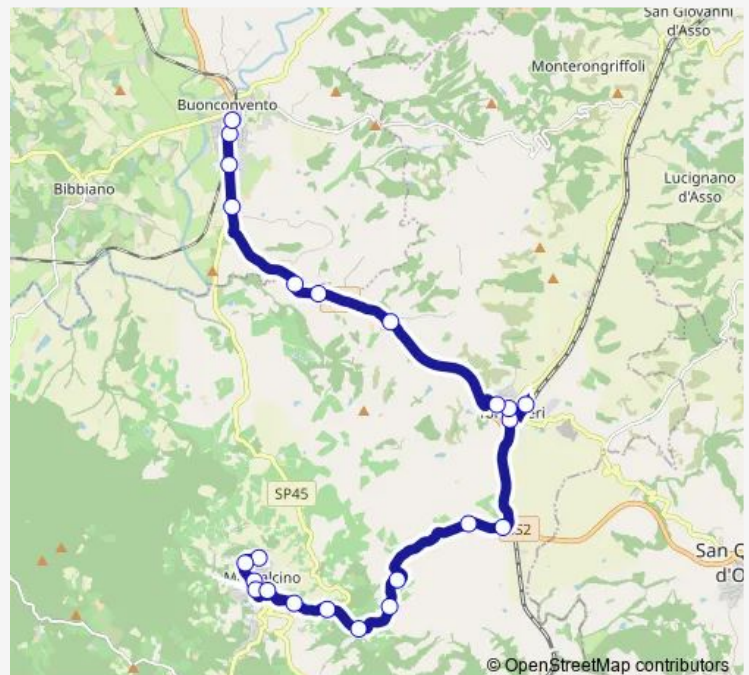

### Route schedule

Montalcino — Buonconvento

Monday 05:45-14:45

Tuesday 05:45-14:45

Wednesday 05:45-14:45

Thursday 05:45-14:45

Friday 05:45-14:45

Saturday 05:45-06:50

### Route info

Direction: Montalcino

Stops: 18

Trip Duration: 0 hour 20 min