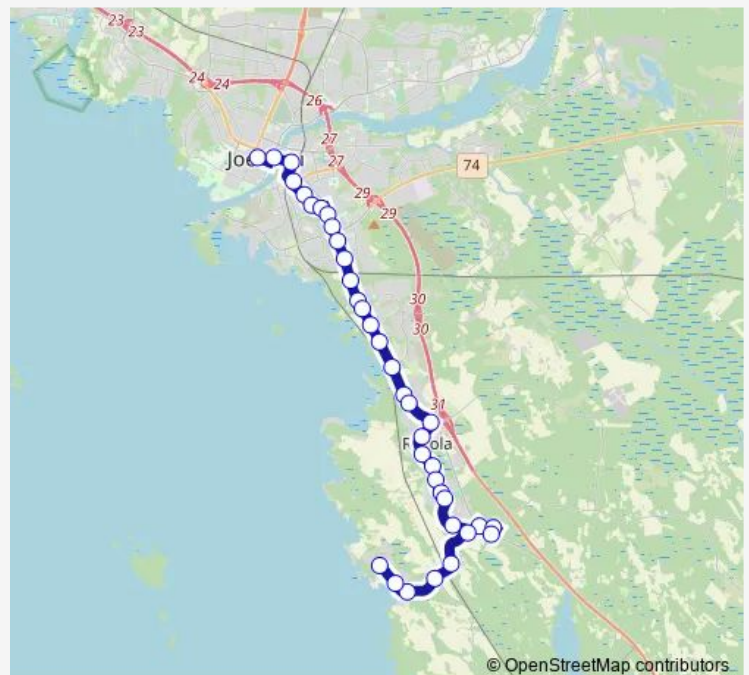

Thursday 12:05-14:05

Friday 12:05-14:05

Saturday —

Sunday —

Route info

Direction: Koskikatu I

Stops: 36

Trip Duration: 0 hour 40 min