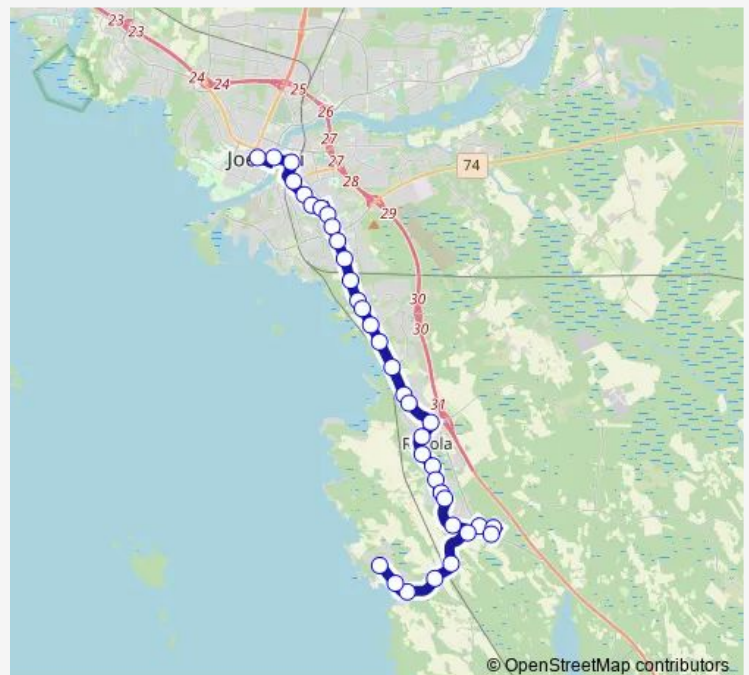

Bus 114 Joensuu-Niittylahden koulu-Niittylahti

[Go to website](#)

Direction

Rantatie L — Koskikatu L

39 stops

[Open route schedule](#)

Rantatie L

Niittylahti opisto L

Kurkihirrentie I

Niittylahti opisto I

Rantatie I

Vehkapuro th I

Asematie I

Simi I

Niittylahti th

Niittylahden koulu

Kumpu th P

Kettukallio L

Kievarintie P

Mulontie P

Huvimäentie P

Hirvolantie P

Mansikkatie P

Louhelantie P

Reijola P

Reijolan koulu P

Siirtolantie P

Route schedule

Rantatie L — Koskikatu L

Monday 08:10-09:10

Tuesday 08:10-09:10

Wednesday 08:10-09:10

Thursday 08:10-09:10

Friday 08:10-09:10

Saturday —

Sunday —

Route info

Direction: Rantatie L

Stops: 39

Trip Duration: 0 hour 45 min

114 — Joensuu-Niittylahden koulu-Niittylahti