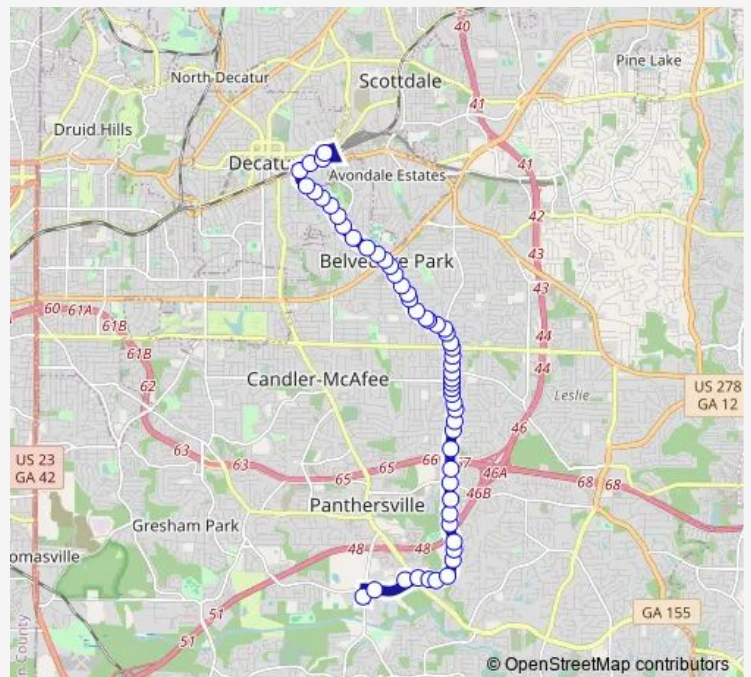

COLUMBIA DR @ OREGON TRL

Columbia DR @ Irish Ln

Columbia DR @ Irish Ln

**Route schedule**

GSU/PERIMETER COLLEGE - DECATUR CAMPUS —  
Avondale Station - North Loop

Monday 04:28-23:48

Tuesday 04:28-23:48

Wednesday 04:28-23:48

Thursday 04:28-23:48

Friday 04:28-23:48

Saturday 05:08-23:48

Sunday 05:08-23:48

**Route info**

Direction: GSU/PERIMETER COLLEGE - DECATUR  
CAMPUS

Stops: 54

Trip Duration: 0 hour 34 min

114 — Columbia Drive

Columbia DR @ Hyland Dr

Columbia DR @ Homera Pl

Columbia DR @ Wickham Dr

Columbia DR @ Snapfinger Rd

Columbia DR @ Spring Lake Dr

Columbia DR @ Elgin Dr

Columbia DR @ Glenwood Rd

## Route info

Direction: Avondale Station - North Loop

Stops: 54

Trip Duration: 0 hour 32 min

Columbia DR @ 1757

Columbia DR @ Glenwood Rd

Columbia DR @ Spring Lake Dr

Columbia DR @ Snapfinger Rd